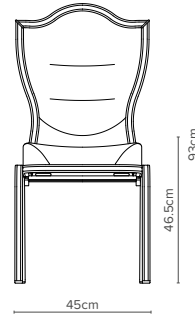

This elegant collection is an ideal choice for conference, dining and more. All models can be staked 10 high.

— 70/1  
Depth 59.5cm  
Weight 7.3 kg  
Stacks up to 10 high

— 70/4  
Depth 61cm  
Weight 7.0 kg  
Stacks up to 10 high

— 70/2  
Depth 60cm  
Weight 6.9 kg  
Stacks up to 10 high

— 70/5  
Depth 61.5cm  
Weight 7.6 kg  
Stacks up to 10 high  
Cast corner detail is available in gold, chrome or as frame colour

— 70/3  
Depth 59cm  
Weight 6.6 kg  
Stacks up to 10 high

— 70/6  
Depth 61.5cm  
Weight 7.1 kg  
Stacks up to 10 high  
Cast corner detail is available in gold, chrome or as frame colour