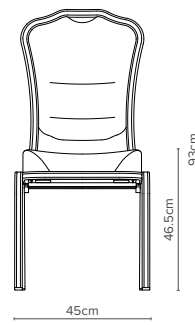

This elegant collection is an ideal choice for conference, dining and more. All models can be staked 10 high.

— 70/1  
Depth 59.5cm  
Weight 7.3 kg  
Stacks up to 10 high

— 70/4  
Depth 61cm  
Weight 7.0 kg  
Stacks up to 10 high

— 70/2  
Depth 60cm  
Weight 6.9 kg  
Stacks up to 10 high

— 70/5  
Depth 61.5cm  
Weight 7.6 kg  
Stacks up to 10 high  
Cast corner detail is available in gold, chrome or as frame colour

— 70/3  
Depth 59cm  
Weight 6.6 kg  
Stacks up to 10 high

— 70/6  
Depth 61.5cm  
Weight 7.1 kg  
Stacks up to 10 high  
Cast corner detail is available in gold, chrome or as frame colour