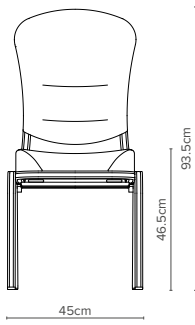

This elegant collection is an ideal choice for conference, dining and more. All models can be staked 10 high.

— 70/1  
Depth 59.5cm  
Weight 7.3 kg  
Stacks up to 10 high

— 70/4  
Depth 61cm  
Weight 7.0 kg  
Stacks up to 10 high

— 70/2  
Depth 60cm  
Weight 6.9 kg  
Stacks up to 10 high

— 70/5  
Depth 61.5cm  
Weight 7.6 kg  
Stacks up to 10 high  
Cast corner detail is available in gold, chrome or as frame colour

— 70/3  
Depth 59cm  
Weight 6.6 kg  
Stacks up to 10 high

— 70/6  
Depth 61.5cm  
Weight 7.1 kg  
Stacks up to 10 high  
Cast corner detail is available in gold, chrome or as frame colour