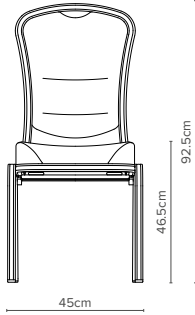

This elegant collection is an ideal choice for conference, dining and more. All models can be staked 10 high.

— 70/1  
Depth 59.5cm  
Weight 7.3 kg  
Stacks up to 10 high

— 70/4  
Depth 61cm  
Weight 7.0 kg  
Stacks up to 10 high

— 70/2  
Depth 60cm  
Weight 6.9 kg  
Stacks up to 10 high

— 70/5  
Depth 61.5cm  
Weight 7.6 kg  
Stacks up to 10 high  
Cast corner detail is available in gold, chrome or as frame colour

— 70/3  
Depth 59cm  
Weight 6.6 kg  
Stacks up to 10 high

— 70/6  
Depth 61.5cm  
Weight 7.1 kg  
Stacks up to 10 high  
Cast corner detail is available in gold, chrome or as frame colour