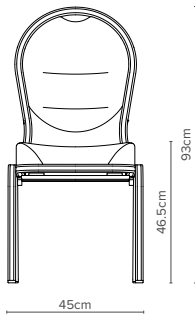

This elegant collection is an ideal choice for conference, dining and more. All models can be staked 10 high.

— 70/1  
Depth 59.5cm  
Weight 7.3 kg  
Stacks up to 10 high

— 70/4  
Depth 61cm  
Weight 7.0 kg  
Stacks up to 10 high

— 70/2  
Depth 60cm  
Weight 6.9 kg  
Stacks up to 10 high

— 70/5  
Depth 61.5cm  
Weight 7.6 kg  
Stacks up to 10 high  
Cast corner detail is available in gold, chrome or as frame colour

— 70/3  
Depth 59cm  
Weight 6.6 kg  
Stacks up to 10 high

— 70/6  
Depth 61.5cm  
Weight 7.1 kg  
Stacks up to 10 high  
Cast corner detail is available in gold, chrome or as frame colour