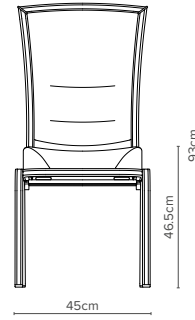

This elegant collection is an ideal choice for conference, dining and more. All models can be staked 10 high.

— 70/1  
Depth 59.5cm  
Weight 7.3 kg  
Stacks up to 10 high

— 70/4  
Depth 61cm  
Weight 7.0 kg  
Stacks up to 10 high

— 70/2  
Depth 60cm  
Weight 6.9 kg  
Stacks up to 10 high

— 70/5  
Depth 61.5cm  
Weight 7.6 kg  
Stacks up to 10 high  
Cast corner detail is available in gold, chrome or as frame colour

— 70/3  
Depth 59cm  
Weight 6.6 kg  
Stacks up to 10 high

— 70/6  
Depth 61.5cm  
Weight 7.1 kg  
Stacks up to 10 high  
Cast corner detail is available in gold, chrome or as frame colour