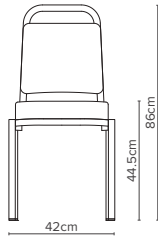

## “Turini is a true timeless classic”

The ‘Original’ Turini has stood the test of time, its classic styling comes with a waterfall seat and at 42cm wide, it is designed to maximise space. Options include involute tubular frame and a wider 45cm seat.

— 18/1  
Depth 58cm  
Weight 4.8kg

— 18/5  
Depth 58cm  
Weight 5kg

— 18/8  
Depth 59cm  
Weight 4.9kg

— 18/2  
Depth 58cm  
Weight 4.6kg

— 18/6  
Depth 59cm  
Weight 4.9kg

— 18/9  
Depth 58cm  
Weight 4.6kg

— 18/3  
Depth 58cm  
Weight 4.7kg

— 18/7  
Depth 58cm  
Weight 4.6kg

— 18/10  
Depth 58cm  
Weight 4.9kg

— 18/4  
Depth 58cm  
Weight 4.6kg

### — Options

- Arms available on all models. Add 15cm to width. Weight increases by 0.7kg
- Retractable linking with optional numbering. Alternatively standard linking can be fitted
- Involute extrusion
- Upholstery can be chosen from a wide range of Burgess fabrics
- A wide range of frame finishes is available