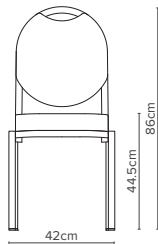

— 18/1  
Depth 58cm  
Weight 4.8kg

— 18/5  
Depth 58cm  
Weight 5kg

— 18/8  
Depth 59cm  
Weight 4.9kg

— 18/2  
Depth 58cm  
Weight 4.6kg

— 18/6  
Depth 59cm  
Weight 4.9kg

— 18/9  
Depth 58cm  
Weight 4.6kg

— 18/3  
Depth 58cm  
Weight 4.7kg

— 18/7  
Depth 58cm  
Weight 4.6kg

— 18/10  
Depth 58cm  
Weight 4.9kg

— 18/4  
Depth 58cm  
Weight 4.6kg

### — Options

- Arms available on all models. Add 15cm to width. Weight increases by 0.7kg
- Retractable linking with optional numbering. Alternatively standard linking can be fitted
- Involute extrusion
- Upholstery can be chosen from a wide range of Burgess fabrics
- A wide range of frame finishes is available