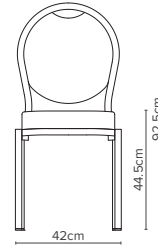

## “Turini is a true timeless classic”

The ‘Original’ Turini has stood the test of time, its classic styling comes with a waterfall seat and at 42cm wide, it is designed to maximise space. Options include involute tubular frame and a wider 45cm seat.

— 18/1  
Depth 58cm  
Weight 4.8kg

— 18/5  
Depth 58cm  
Weight 5kg

— 18/8  
Depth 59cm  
Weight 4.9kg

— 18/2  
Depth 58cm  
Weight 4.6kg

— 18/6  
Depth 59cm  
Weight 4.9kg

— 18/9  
Depth 58cm  
Weight 4.6kg

— 18/3  
Depth 58cm  
Weight 4.7kg

— 18/7  
Depth 58cm  
Weight 4.6kg

— 18/10  
Depth 58cm  
Weight 4.9kg

— 18/4  
Depth 58cm  
Weight 4.6kg

### — Options

- Arms available on all models. Add 15cm to width. Weight increases by 0.7kg
- Retractable linking with optional numbering. Alternatively standard linking can be fitted
- Involute extrusion
- Upholstery can be chosen from a wide range of Burgess fabrics
- A wide range of frame finishes is available