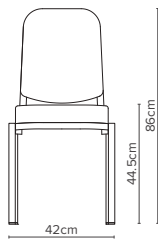

## “Turini is a true timeless classic”

The ‘Original’ Turini has stood the test of time, its classic styling comes with a waterfall seat and at 42cm wide, it is designed to maximise space. Options include involute tubular frame and a wider 45cm seat.

— 18/1  
Depth 58cm  
Weight 4.8kg

— 18/5  
Depth 58cm  
Weight 5kg

— 18/8  
Depth 59cm  
Weight 4.9kg

— 18/2  
Depth 58cm  
Weight 4.6kg

— 18/6  
Depth 59cm  
Weight 4.9kg

— 18/9  
Depth 58cm  
Weight 4.6kg

— 18/3  
Depth 58cm  
Weight 4.7kg

— 18/7  
Depth 58cm  
Weight 4.6kg

— 18/10  
Depth 58cm  
Weight 4.9kg

— 18/4  
Depth 58cm  
Weight 4.6kg

### — Options

- Arms available on all models. Add 15cm to width. Weight increases by 0.7kg
- Retractable linking with optional numbering. Alternatively standard linking can be fitted
- Involute extrusion
- Upholstery can be chosen from a wide range of Burgess fabrics
- A wide range of frame finishes is available