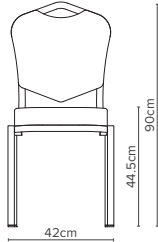

— 18/1  
Depth 58cm  
Weight 4.8kg

— 18/5  
Depth 58cm  
Weight 5kg

— 18/8  
Depth 59cm  
Weight 4.9kg

— 18/2  
Depth 58cm  
Weight 4.6kg

— 18/6  
Depth 59cm  
Weight 4.9kg

— 18/9  
Depth 58cm  
Weight 4.6kg

— 18/3  
Depth 58cm  
Weight 4.7kg

— 18/7  
Depth 58cm  
Weight 4.6kg

— 18/10  
Depth 58cm  
Weight 4.9kg

— 18/4  
Depth 58cm  
Weight 4.6kg

### — Options

- Arms available on all models. Add 15cm to width. Weight increases by 0.7kg
- Retractable linking with optional numbering. Alternatively standard linking can be fitted
- Involute extrusion
- Upholstery can be chosen from a wide range of Burgess fabrics
- A wide range of frame finishes is available