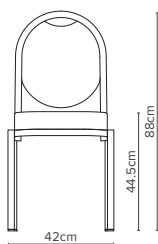

— 18/1  
Depth 58cm  
Weight 4.8kg

— 18/5  
Depth 58cm  
Weight 5kg

— 18/8  
Depth 59cm  
Weight 4.9kg

— 18/2  
Depth 58cm  
Weight 4.6kg

— 18/6  
Depth 59cm  
Weight 4.9kg

— 18/9  
Depth 58cm  
Weight 4.6kg

— 18/3  
Depth 58cm  
Weight 4.7kg

— 18/7  
Depth 58cm  
Weight 4.6kg

— 18/10  
Depth 58cm  
Weight 4.9kg

— 18/4  
Depth 58cm  
Weight 4.6kg

### — Options

- Arms available on all models. Add 15cm to width. Weight increases by 0.7kg
- Retractable linking with optional numbering. Alternatively standard linking can be fitted
- Involute extrusion
- Upholstery can be chosen from a wide range of Burgess fabrics
- A wide range of frame finishes is available