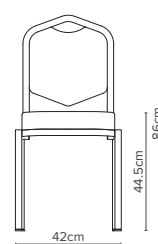

— 18/1  
Depth 58cm  
Weight 4.8kg

— 18/5  
Depth 58cm  
Weight 5kg

— 18/8  
Depth 59cm  
Weight 4.9kg

— 18/2  
Depth 58cm  
Weight 4.6kg

— 18/6  
Depth 59cm  
Weight 4.9kg

— 18/9  
Depth 58cm  
Weight 4.6kg

— 18/3  
Depth 58cm  
Weight 4.7kg

— 18/7  
Depth 58cm  
Weight 4.6kg

— 18/10  
Depth 58cm  
Weight 4.9kg

— 18/4  
Depth 58cm  
Weight 4.6kg

### — Options

- Arms available on all models. Add 15cm to width. Weight increases by 0.7kg
- Retractable linking with optional numbering. Alternatively standard linking can be fitted
- Involute extrusion
- Upholstery can be chosen from a wide range of Burgess fabrics
- A wide range of frame finishes is available