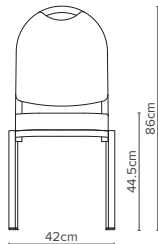

— 18/1  
Depth 58cm  
Weight 4.8kg

— 18/5  
Depth 58cm  
Weight 5kg

— 18/8  
Depth 59cm  
Weight 4.9kg

— 18/2  
Depth 58cm  
Weight 4.6kg

— 18/6  
Depth 59cm  
Weight 4.9kg

— 18/9  
Depth 58cm  
Weight 4.6kg

— 18/3  
Depth 58cm  
Weight 4.7kg

— 18/7  
Depth 58cm  
Weight 4.6kg

— 18/10  
Depth 58cm  
Weight 4.9kg

— 18/4  
Depth 58cm  
Weight 4.6kg

### — Options

- Arms available on all models. Add 15cm to width. Weight increases by 0.7kg
- Retractable linking with optional numbering. Alternatively standard linking can be fitted
- Involute extrusion
- Upholstery can be chosen from a wide range of Burgess fabrics
- A wide range of frame finishes is available