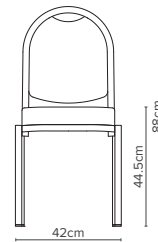

— 18/1  
Depth 58cm  
Weight 4.8kg

— 18/5  
Depth 58cm  
Weight 5kg

— 18/8  
Depth 59cm  
Weight 4.9kg

— 18/2  
Depth 58cm  
Weight 4.6kg

— 18/6  
Depth 59cm  
Weight 4.9kg

— 18/9  
Depth 58cm  
Weight 4.6kg

— 18/3  
Depth 58cm  
Weight 4.7kg

— 18/7  
Depth 58cm  
Weight 4.6kg

— 18/10  
Depth 58cm  
Weight 4.9kg

— 18/4  
Depth 58cm  
Weight 4.6kg

### — Options

- Arms available on all models. Add 15cm to width. Weight increases by 0.7kg
- Retractable linking with optional numbering. Alternatively standard linking can be fitted
- Involute extrusion
- Upholstery can be chosen from a wide range of Burgess fabrics
- A wide range of frame finishes is available