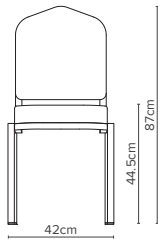

## “Turini is a true timeless classic”

The ‘Original’ Turini has stood the test of time, its classic styling comes with a waterfall seat and at 42cm wide, it is designed to maximise space. Options include involute tubular frame and a wider 45cm seat.

— 18/1  
Depth 58cm  
Weight 4.8kg

— 18/5  
Depth 58cm  
Weight 5kg

— 18/8  
Depth 59cm  
Weight 4.9kg

— 18/2  
Depth 58cm  
Weight 4.6kg

— 18/6  
Depth 59cm  
Weight 4.9kg

— 18/9  
Depth 58cm  
Weight 4.6kg

— 18/3  
Depth 58cm  
Weight 4.7kg

— 18/7  
Depth 58cm  
Weight 4.6kg

— 18/10  
Depth 58cm  
Weight 4.9kg

— 18/4  
Depth 58cm  
Weight 4.6kg

### — Options

- Arms available on all models. Add 15cm to width. Weight increases by 0.7kg
- Retractable linking with optional numbering. Alternatively standard linking can be fitted
- Involute extrusion
- Upholstery can be chosen from a wide range of Burgess fabrics
- A wide range of frame finishes is available