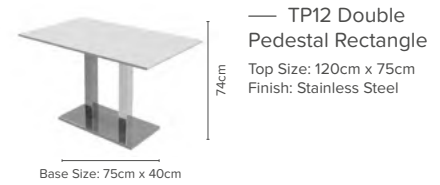

Tabou

“Cocktail, restaurant and occasional tables with a modern and contemporary look”

The sleek, modern bases, which include height adjustable, fixed and tilt-top versions to offer end users flexibility for coffee, dining and poseur tables. To complement the bases are a range of striking high pressure laminate table tops and a choice of edge details.

— Height Adjustable

— Coffee

— Dining

— Poseur

— Key Features

- ☞ Square or round tops
- ☞ Fixed, flip or height adjustable tables dependent on models

— Options

- ☞ Burgess laminate top finishes range available on request
- ☞ Choice of ABS edge, Multiplex ply stained to match or Bull-nose hardwood lip