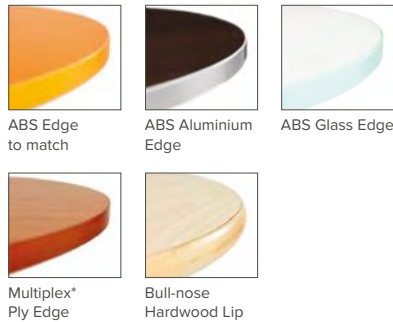

— Height Adjustable

— Coffee

— Dining

— Poseur

— Key Features

- ☞ Square or round tops
- ☞ Fixed, flip or height adjustable tables dependent on models

— Options

- ☞ Burgess laminate top finishes range available on request
- ☞ Choice of ABS edge, Multiplex ply stained to match or Bull-nose hardwood lip

*The Multiplex finish can be specified on any top however the square to round top is only available in Multiplex.

Burgess Furniture Ltd

Hanworth Trading Estate, Feltham, Middlesex TW13 6EH UK

Telephone +44 (0)20 8894 9231