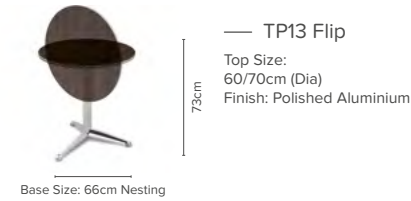

Tabou

“Cocktail, restaurant and occasional tables with a modern and contemporary look”

The sleek, modern bases, which include height adjustable, fixed and tilt-top versions to offer end users flexibility for coffee, dining and poseur tables. To complement the bases are a range of striking high pressure laminate table tops and a choice of edge details.

— Height Adjustable

— Coffee

— Dining

— Poseur

— Key Features

- ☞ Square or round tops
- ☞ Fixed, flip or height adjustable tables dependent on models

— Options

- ☞ Burgess laminate top finishes range available on request
- ☞ Choice of ABS edge, Multiplex ply stained to match or Bull-nose hardwood lip