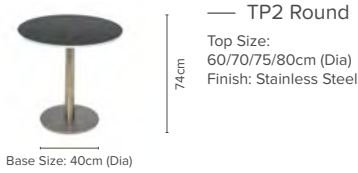

Tabou

“Cocktail, restaurant and occasional tables with a modern and contemporary look”

The sleek, modern bases, which include height adjustable, fixed and tilt-top versions to offer end users flexibility for coffee, dining and poseur tables. To complement the bases are a range of striking high pressure laminate table tops and a choice of edge details.

— Height Adjustable

— Coffee

— Dining

— Poseur

— Key Features

- ☞ Square or round tops
- ☞ Fixed, flip or height adjustable tables dependent on models

— Options

- ☞ Burgess laminate top finishes range available on request
- ☞ Choice of ABS edge, Multiplex ply stained to match or Bull-nose hardwood lip