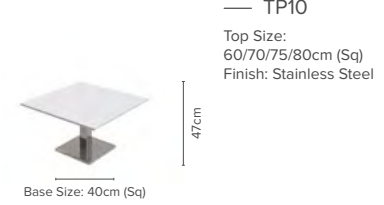

Tabou

“Cocktail, restaurant and occasional tables with a modern and contemporary look”

The sleek, modern bases, which include height adjustable, fixed and tilt-top versions to offer end users flexibility for coffee, dining and poseur tables. To complement the bases are a range of striking high pressure laminate table tops and a choice of edge details.

— Height Adjustable

— Coffee

— Dining

— Poseur

— Key Features

- ☞ Square or round tops
- ☞ Fixed, flip or height adjustable tables dependent on models

— Options

- ☞ Burgess laminate top finishes range available on request
- ☞ Choice of ABS edge, Multiplex ply stained to match or Bull-nose hardwood lip

*The Multiplex finish can be specified on any top however the square to round top is only available in Multiplex.

Burgess Furniture Ltd

Hanworth Trading Estate, Feltham, Middlesex TW13 6EH UK

Telephone +44 (0)20 8894 9231