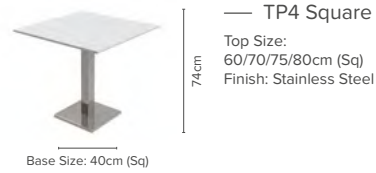

Tabou

“Cocktail, restaurant and occasional tables with a modern and contemporary look”

The sleek, modern bases, which include height adjustable, fixed and tilt-top versions to offer end users flexibility for coffee, dining and poseur tables. To complement the bases are a range of striking high pressure laminate table tops and a choice of edge details.

— Height Adjustable

— Coffee

— Dining

— Poseur

— Key Features

- ☞ Square or round tops
- ☞ Fixed, flip or height adjustable tables dependent on models

— Options

- ☞ Burgess laminate top finishes range available on request
- ☞ Choice of ABS edge, Multiplex ply stained to match or Bull-nose hardwood lip