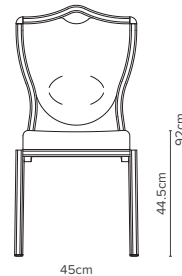

The Siena-Allday™ achieves a new level in comfort and is the first chair to achieve the FIRA Ergonomics Excellence Award within the conference and banqueting market.

— 62/1E
Depth 63cm
Weight 5.6kg

— 62/4E
Depth 63cm
Weight 5.9kg

— 62/2E
Depth 63cm
Weight 5.7kg

— 62/6E
Depth 63cm
Weight 5.8kg

— 62/3E
Depth 63cm
Weight 5.7kg

— 62/7E
Depth 63cm
Weight 5.4kg

— Key Features

- ✦ Hand hold
- ✦ Dished back with lumbar support
- ✦ Generous Comfort Plus contoured webbed seat
- ✦ Discreet clear stack buttons
- ✦ Lightweight aluminium extrusion
- ✦ Clear plastic feet
- ✦ Frames stack up to 10 chairs high, with or without arms