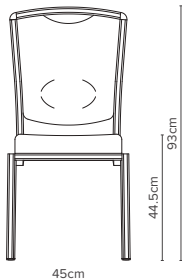

The Siena-Allday™ achieves a new level in comfort and is the first chair to achieve the FIRA Ergonomics Excellence Award within the conference and banqueting market.

— 62/1E
Depth 63cm
Weight 5.6kg

— 62/4E
Depth 63cm
Weight 5.9kg

— 62/2E
Depth 63cm
Weight 5.7kg

— 62/6E
Depth 63cm
Weight 5.8kg

— 62/3E
Depth 63cm
Weight 5.7kg

— 62/7E
Depth 63cm
Weight 5.4kg

— Key Features

- ✦ Hand hold
- ✦ Dished back with lumbar support
- ✦ Generous Comfort Plus contoured webbed seat
- ✦ Discreet clear stack buttons
- ✦ Lightweight aluminium extrusion
- ✦ Clear plastic feet
- ✦ Frames stack up to 10 chairs high, with or without arms