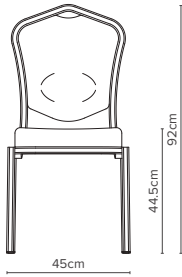

The Siena-Allday™ achieves a new level in comfort and is the first chair to achieve the FIRA Ergonomics Excellence Award within the conference and banqueting market.

— 62/1E
Depth 63cm
Weight 5.6kg

— 62/4E
Depth 63cm
Weight 5.9kg

— 62/2E
Depth 63cm
Weight 5.7kg

— 62/6E
Depth 63cm
Weight 5.8kg

— 62/3E
Depth 63cm
Weight 5.7kg

— 62/7E
Depth 63cm
Weight 5.4kg

— Key Features

- ✦ Hand hold
- ✦ Dished back with lumbar support
- ✦ Generous Comfort Plus contoured webbed seat
- ✦ Discreet clear stack buttons
- ✦ Lightweight aluminium extrusion
- ✦ Clear plastic feet
- ✦ Frames stack up to 10 chairs high, with or without arms

— Options

- ✦ Classic arms available on all models. Add 15cm to width. Weight increases by 0.7kg
- ✦ Standard linking available in black, silver and gold
- ✦ Retractable linking with optional numbering
- ✦ Detachable tablet
- ✦ Upholstery can be chosen from a wide range of Burgess fabrics
- ✦ A wide range of frame finishes is available