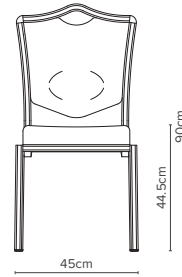

The Siena-Allday™ achieves a new level in comfort and is the first chair to achieve the FIRA Ergonomics Excellence Award within the conference and banqueting market.

— 62/1E
Depth 63cm
Weight 5.6kg

— 62/4E
Depth 63cm
Weight 5.9kg

— 62/2E
Depth 63cm
Weight 5.7kg

— 62/6E
Depth 63cm
Weight 5.8kg

— 62/3E
Depth 63cm
Weight 5.7kg

— 62/7E
Depth 63cm
Weight 5.4kg

— Key Features

- ✦ Hand hold
- ✦ Dished back with lumbar support
- ✦ Generous Comfort Plus contoured webbed seat
- ✦ Discreet clear stack buttons
- ✦ Lightweight aluminium extrusion
- ✦ Clear plastic feet
- ✦ Frames stack up to 10 chairs high, with or without arms

— Options

- ✦ Classic arms available on all models. Add 15cm to width. Weight increases by 0.7kg
- ✦ Standard linking available in black, silver and gold
- ✦ Retractable linking with optional numbering
- ✦ Detachable tablet
- ✦ Upholstery can be chosen from a wide range of Burgess fabrics
- ✦ A wide range of frame finishes is available