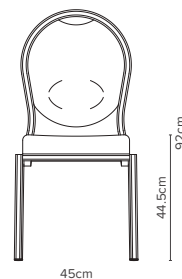

The Siena-Allday™ achieves a new level in comfort and is the first chair to achieve the FIRA Ergonomics Excellence Award within the conference and banqueting market.

— 62/1E
Depth 63cm
Weight 5.6kg

— 62/4E
Depth 63cm
Weight 5.9kg

— 62/2E
Depth 63cm
Weight 5.7kg

— 62/6E
Depth 63cm
Weight 5.8kg

— 62/3E
Depth 63cm
Weight 5.7kg

— 62/7E
Depth 63cm
Weight 5.4kg

— Key Features

- ✦ Hand hold
- ✦ Dished back with lumbar support
- ✦ Generous Comfort Plus contoured webbed seat
- ✦ Discreet clear stack buttons
- ✦ Lightweight aluminium extrusion
- ✦ Clear plastic feet
- ✦ Frames stack up to 10 chairs high, with or without arms

— Options

- ✦ Classic arms available on all models. Add 15cm to width. Weight increases by 0.7kg
- ✦ Standard linking available in black, silver and gold
- ✦ Retractable linking with optional numbering
- ✦ Detachable tablet
- ✦ Upholstery can be chosen from a wide range of Burgess fabrics
- ✦ A wide range of frame finishes is available