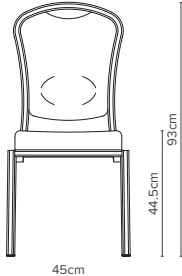

The Siena-Allday™ achieves a new level in comfort and is the first chair to achieve the FIRA Ergonomics Excellence Award within the conference and banqueting market.

— 62/1E
Depth 63cm
Weight 5.6kg

— 62/4E
Depth 63cm
Weight 5.9kg

— 62/2E
Depth 63cm
Weight 5.7kg

— 62/6E
Depth 63cm
Weight 5.8kg

— 62/3E
Depth 63cm
Weight 5.7kg

— 62/7E
Depth 63cm
Weight 5.4kg

— Key Features

- ✦ Hand hold
- ✦ Dished back with lumbar support
- ✦ Generous Comfort Plus contoured webbed seat
- ✦ Discreet clear stack buttons
- ✦ Lightweight aluminium extrusion
- ✦ Clear plastic feet
- ✦ Frames stack up to 10 chairs high, with or without arms