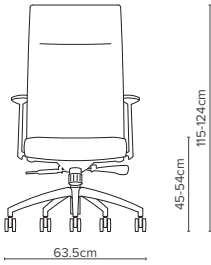

The top of the range 37/21 includes a full back, head rest and seat slide to further enhance the high quality and appearance.

— 37/17
Depth 58cm
Weight 19.1kg

— 37/20
Depth 58cm
Weight 20.4kg

— Key Features

— 37/21
Depth 67cm
Weight 20.0kg

— Key Features

- ✦ Five star polished aluminium base
- ✦ Gas lift with 12cm of adjustment
- ✦ Leather seat and back upholstery
- ✦ Combustion Modified High Resilience foam (CMHR)
- ✦ Chrome gas lift
- ✦ Fixed polished aluminium arms with polyurethane pads