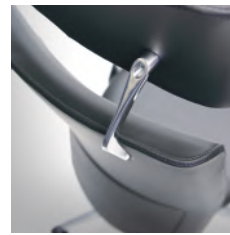

The top of the range 37/21 includes a full back, head rest and seat slide to further enhance the high quality and appearance.

— 37/17
Depth 58cm
Weight 19.1kg

— 37/20
Depth 58cm
Weight 20.4kg

— Key Features

- ✦ Five star polished aluminium base
- ✦ Gas lift with 12cm of adjustment
- ✦ Leather seat and back upholstery
- ✦ Combustion Modified High Resilience foam (CMHR)
- ✦ Height adjustable polyurethane arm pads

— 37/21
Depth 67cm
Weight 20.0kg

— Key Features

- ✦ Five star polished aluminium base
- ✦ Gas lift with 12cm of adjustment
- ✦ Leather seat and back upholstery
- ✦ Combustion Modified High Resilience foam (CMHR)
- ✦ Chrome gas lift
- ✦ Fixed polished aluminium arms with polyurethane pads