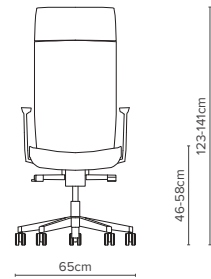

The top of the range 37/21 includes a full back, head rest and seat slide to further enhance the high quality and appearance.

— 37/17
Depth 58cm
Weight 19.1kg

— 37/20
Depth 58cm
Weight 20.4kg

— Key Features

— 37/21
Depth 67cm
Weight 20.0kg

— Key Features

- ✦ Five star polished aluminium base
- ✦ Gas lift with 12cm of adjustment
- ✦ Leather seat and back upholstery
- ✦ Combustion Modified High Resilience foam (CMHR)
- ✦ Chrome gas lift
- ✦ Fixed polished aluminium arms with polyurethane pads