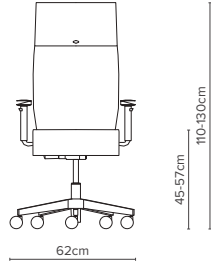

The top of the range 37/21 includes a full back, head rest and seat slide to further enhance the high quality and appearance.

— 37/17
Depth 58cm
Weight 19.1kg

— 37/20
Depth 58cm
Weight 20.4kg

— Key Features

— 37/21
Depth 67cm
Weight 20.0kg

— Key Features

- ✦ Five star polished aluminium base
- ✦ Gas lift with 12cm of adjustment
- ✦ Leather seat and back upholstery
- ✦ Combustion Modified High Resilience foam (CMHR)
- ✦ Chrome gas lift
- ✦ Fixed polished aluminium arms with polyurethane pads