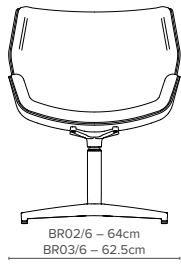

— Low Back

— BR02
Fully upholstered

Depth 63.5cm

— BR03
Showwood/upholstered

Depth 70cm

Available in 4 different
base options
— dimensions vary

— Ottoman

— BR06
Fully upholstered

— BR07
Showwood/upholstered

Depth 45cm

Available in 3 different
base options
— dimensions vary

— Options

CHAIR

- ✎ 4 different bases: polished aluminium 4 star swivel base, round polished stainless steel swivel base, 4 star wooden swivel base, 4 legged fixed wooden base
- ✎ BR02/8 base available in natural, charcoal or walnut stain
- ✎ BR03/8 base only available in walnut stain
- ✎ BR02/9 base available in natural or walnut stain
- ✎ BR03/9 base only available in walnut stain
- ✎ Upholstery can be chosen from a wide range of Burgess fabrics