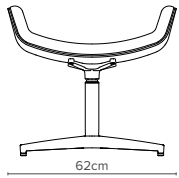

— High Back

- BR04
Fully upholstered
Depth 63.5cm
 - BR05
Showwood/upholstered
Depth 70cm
- Available in 4 different base options
– dimensions vary

— Ottoman

- BR06
Fully upholstered
 - BR07
Showwood/upholstered
- Depth 45cm
- Available in 3 different base options
– dimensions vary