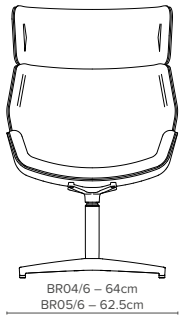

— High Back

- BR04
Fully upholstered
Depth 63.5cm
 - BR05
Showwood/upholstered
Depth 70cm
- Available in 4 different base options
– dimensions vary

— Ottoman

- BR06
Fully upholstered
 - BR07
Showwood/upholstered
- Depth 45cm
- Available in 3 different base options
– dimensions vary