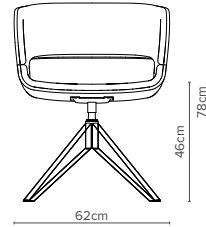

— BR08/1
(4 star chrome base)
Depth 58cm

— BR08/4
(Raised 4 star base)
Depth 58cm

— BR08/2
(Low 4 star base)
Depth 58cm

— BR08/5
(4 star wooden base)
Depth 58cm

— BR08/3
(5 star height adjustable base with castors)
Depth 60cm