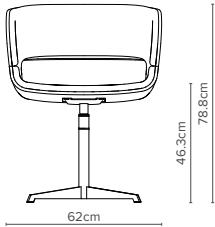

— BR08/1
(4 star chrome base)
Depth 58cm

— BR08/4
(Raised 4 star base)
Depth 58cm

— BR08/2
(Low 4 star base)
Depth 58cm

— BR08/5
(4 star wooden base)
Depth 58cm

— BR08/3
(5 star height adjustable base with castors)
Depth 60cm