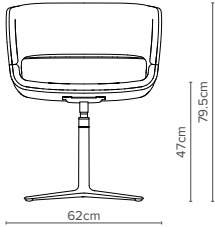

— BR08/1
(4 star chrome base)
Depth 58cm

— BR08/4
(Raised 4 star base)
Depth 58cm

— BR08/2
(Low 4 star base)
Depth 58cm

— BR08/5
(4 star wooden base)
Depth 58cm

— BR08/3
(5 star height adjustable base with castors)
Depth 60cm

— Key Features

- ✦ Ash faced beech multilayer showwood shell
- ✦ Internally upholstered
- ✦ Swivel action

— Options

- ✦ Showwood shell finishes include: natural or walnut stained timber
- ✦ 5 different bases: low 4 star base, 5 star height adjustable base with castors, raised 4 star base, 4 star wooden base, 4 star chrome base
- ✦ Base finishes include: polished aluminium, chrome, black & white powder coat, natural or walnut stained timber
- ✦ Upholstery can be chosen from a wide range of Burgess fabrics