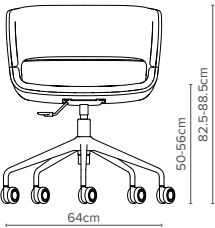

— BR08/1
(4 star chrome base)
Depth 58cm

— BR08/4
(Raised 4 star base)
Depth 58cm

— BR08/2
(Low 4 star base)
Depth 58cm

— BR08/5
(4 star wooden base)
Depth 58cm

— BR08/3
(5 star height adjustable base with castors)
Depth 60cm

— Key Features

- ✦ Ash faced beech multilayer showwood shell
- ✦ Internally upholstered
- ✦ Swivel action

— Options

- ✦ Showwood shell finishes include: natural or walnut stained timber
- ✦ 5 different bases: low 4 star base, 5 star height adjustable base with castors, raised 4 star base, 4 star wooden base, 4 star chrome base
- ✦ Base finishes include: polished aluminium, chrome, black & white powder coat, natural or walnut stained timber
- ✦ Upholstery can be chosen from a wide range of Burgess fabrics