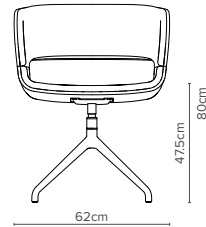

— BR08/1
(4 star chrome base)
Depth 58cm

— BR08/4
(Raised 4 star base)
Depth 58cm

— BR08/2
(Low 4 star base)
Depth 58cm

— BR08/5
(4 star wooden base)
Depth 58cm

— BR08/3
(5 star height adjustable base with castors)
Depth 60cm

— Key Features

- ✦ Ash faced beech multilayer showwood shell
- ✦ Internally upholstered
- ✦ Swivel action

— Options

- ✦ Showwood shell finishes include: natural or walnut stained timber
- ✦ 5 different bases: low 4 star base, 5 star height adjustable base with castors, raised 4 star base, 4 star wooden base, 4 star chrome base
- ✦ Base finishes include: polished aluminium, chrome, black & white powder coat, natural or walnut stained timber
- ✦ Upholstery can be chosen from a wide range of Burgess fabrics