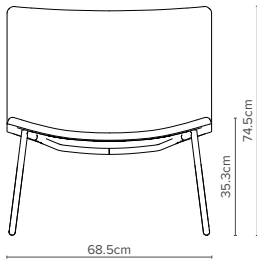

— BR01/6
(Polished aluminium
4 star swivel base)
Depth 70cm

— BR01/7
(Round polished stainless
steel swivel base)
Depth 70cm

— BR01/10
(Chrome skid-base)
Depth 80cm

— Key Features

- ✦ Fully upholstered
- ✦ Generous width for enhanced comfort
- ✦ Contemporary design and look
- ✦ Simple clean lines
- ✦ Skid-base allows the frame to glide over carpets