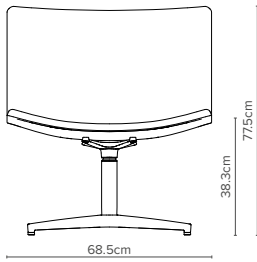

— BR01/6
(Polished aluminium
4 star swivel base)
Depth 70cm

— BR01/7
(Round polished stainless
steel swivel base)
Depth 70cm

— BR01/10
(Chrome skid-base)
Depth 80cm

— Key Features

- ✦ Fully upholstered
- ✦ Generous width for enhanced comfort
- ✦ Contemporary design and look
- ✦ Simple clean lines
- ✦ Skid-base allows the frame to glide over carpets