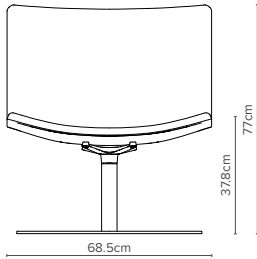

— BR01/6
(Polished aluminium
4 star swivel base)
Depth 70cm

— BR01/7
(Round polished stainless
steel swivel base)
Depth 70cm

— BR01/10
(Chrome skid-base)
Depth 80cm

— Key Features

- ✦ Fully upholstered
- ✦ Generous width for enhanced comfort
- ✦ Contemporary design and look
- ✦ Simple clean lines
- ✦ Skid-base allows the frame to glide over carpets