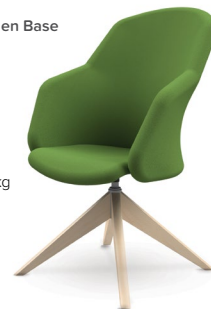

10/34
Raised 4-Star Base
Depth 61cm
Width 63.5cm
Seat height 49cm
Full height 83cm
Weight 9.9kg

10/35
4-Star Wooden Base
Depth 61cm
Width 63.5cm
Seat height 49cm
Full height 84cm
Weight 10.8kg

10/37
Cantilever Base
Depth 61cm
Width 63.5cm
Seat height 47cm
Full height 80.5cm
Weight 9.7kg

— High Back

10/132
Low 4-Star Base
Depth 69cm
Width 65cm
Seat height 49cm
Full height 97cm
Weight 10.4 kg

10/133
5-Star Base on Castors
Depth 69cm
Width 65cm
Seat height 49-56cm
Full height 97-104cm
Weight 11.8 kg

10/134
Raised 4-Star Base
Depth 69cm
Width 65cm
Seat height 49cm
Full height 97cm
Weight 10.4 kg

10/135
4-Star Wooden Base
Depth 69cm
Width 65cm
Seat height 49cm
Full height 96cm
Weight 11.2 kg

10/137
Cantilever Base
Depth 69cm
Width 65cm
Seat height 47cm
Full height 94.5cm
Weight 10.1kg