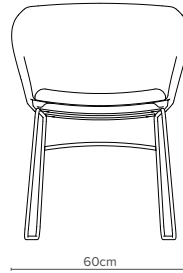

## A symbol of comfort and quality

The Sceptre chair will epitomise the character of your venue, radiating style, quality and comfort. The wraparound sides envelop your guests to create a warm and cosy feel but still reflect a chic design. To complement your interior furnishings the seat can be upholstered in a fabric of your choosing from a plentiful collection of quality suppliers. But the customisation doesn't stop there! We also offer the Sceptre with 6 base options to truly match your needs, each one having its own unique style. The versatile styles of the Sceptre chair make it a very desirable choice for hotel lobbies and bedrooms, convention centres with casual seating areas, golf club lounging, or a breakout spot for coffee at an event or conference.

— 23/1  
Depth 60.5cm  
Weight 10.3kg  
4-Star  
Chrome Base

— 23/4  
Depth 60.5cm  
Weight 9.1kg  
Raised  
4-Star Base

— 23/2  
Depth 60.5cm  
Weight 8.6kg  
Low 4-Star  
Base

— 23/5  
Depth 61cm  
Weight 9.2kg  
4-Star  
Wooden Base

— 23/3  
Depth 66cm  
Weight 10.6kg  
5-Star Height  
Adjustable  
on Castors

— 23/7  
Depth 57cm  
Weight 9.5kg  
Skid Base

### — Key Features

- ↳ Contemporary design
- ↳ Armchair
- ↳ Swivel action (excluding model 22/7)
- ↳ Suitable for lobby, coffee, breakout or bedroom seating