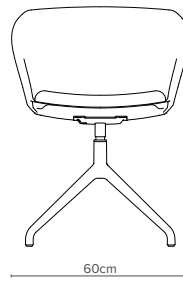

# Sceptre

Featuring the Sceptre 23/7 with the A-Cross AC1 Round table

## A symbol of comfort and quality

The Sceptre chair will epitomise the character of your venue, radiating style, quality and comfort. The wraparound sides envelop your guests to create a warm and cosy feel but still reflect a chic design. To complement your interior furnishings the seat can be upholstered in a fabric of your choosing from a plentiful collection of quality suppliers. But the customisation doesn't stop there! We also offer the Sceptre with 6 base options to truly match your needs, each one having its own unique style. The versatile styles of the Sceptre chair make it a very desirable choice for hotel lobbies and bedrooms, convention centres with casual seating areas, golf club lounging, or a breakout spot for coffee at an event or conference.

— 23/1  
Depth 60.5cm  
Weight 10.3kg  
4-Star  
Chrome Base

— 23/4  
Depth 60.5cm  
Weight 9.1kg  
Raised  
4-Star Base

— 23/2  
Depth 60.5cm  
Weight 8.6kg  
Low 4-Star  
Base

— 23/5  
Depth 61cm  
Weight 9.2kg  
4-Star  
Wooden Base

— 23/3  
Depth 66cm  
Weight 10.6kg  
5-Star Height  
Adjustable  
on Castors

— 23/7  
Depth 57cm  
Weight 9.5kg  
Skid Base