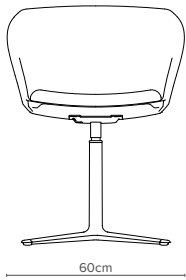

## A symbol of comfort and quality

The Sceptre chair will epitomise the character of your venue, radiating style, quality and comfort. The wraparound sides envelop your guests to create a warm and cosy feel but still reflect a chic design. To complement your interior furnishings the seat can be upholstered in a fabric of your choosing from a plentiful collection of quality suppliers. But the customisation doesn't stop there! We also offer the Sceptre with 6 base options to truly match your needs, each one having its own unique style. The versatile styles of the Sceptre chair make it a very desirable choice for hotel lobbies and bedrooms, convention centres with casual seating areas, golf club lounging, or a breakout spot for coffee at an event or conference.

— 23/1  
Depth 60.5cm  
Weight 10.3kg  
4-Star  
Chrome Base

— 23/4  
Depth 60.5cm  
Weight 9.1kg  
Raised  
4-Star Base

— 23/2  
Depth 60.5cm  
Weight 8.6kg  
Low 4-Star  
Base

— 23/5  
Depth 61cm  
Weight 9.2kg  
4-Star  
Wooden Base

— 23/3  
Depth 66cm  
Weight 10.6kg  
5-Star Height  
Adjustable  
on Castors

— 23/7  
Depth 57cm  
Weight 9.5kg  
Skid Base