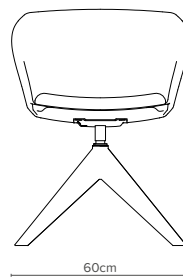

## A symbol of comfort and quality

The Sceptre chair will epitomise the character of your venue, radiating style, quality and comfort. The wraparound sides envelop your guests to create a warm and cosy feel but still reflect a chic design. To complement your interior furnishings the seat can be upholstered in a fabric of your choosing from a plentiful collection of quality suppliers. But the customisation doesn't stop there! We also offer the Sceptre with 6 base options to truly match your needs, each one having its own unique style. The versatile styles of the Sceptre chair make it a very desirable choice for hotel lobbies and bedrooms, convention centres with casual seating areas, golf club lounging, or a breakout spot for coffee at an event or conference.

— 23/1  
Depth 60.5cm  
Weight 10.3kg  
4-Star  
Chrome Base

— 23/4  
Depth 60.5cm  
Weight 9.1kg  
Raised  
4-Star Base

— 23/2  
Depth 60.5cm  
Weight 8.6kg  
Low 4-Star  
Base

— 23/5  
Depth 61cm  
Weight 9.2kg  
4-Star  
Wooden Base

— 23/3  
Depth 66cm  
Weight 10.6kg  
5-Star Height  
Adjustable  
on Castors

— 23/7  
Depth 57cm  
Weight 9.5kg  
Skid Base