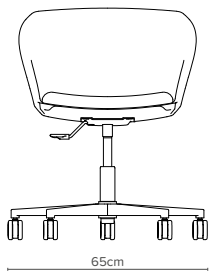

— 23/1  
Depth 60.5cm  
Weight 10.3kg  
4-Star  
Chrome Base

— 23/4  
Depth 60.5cm  
Weight 9.1kg  
Raised  
4-Star Base

— 23/2  
Depth 60.5cm  
Weight 8.6kg  
Low 4-Star  
Base

— 23/5  
Depth 61cm  
Weight 9.2kg  
4-Star  
Wooden Base

— 23/3  
Depth 66cm  
Weight 10.6kg  
5-Star Height  
Adjustable  
on Castors

— 23/7  
Depth 57cm  
Weight 9.5kg  
Skid Base