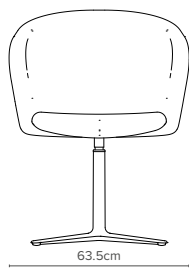

— Low Back

— 10/3
(Low 4-Star)
Depth 60cm
Weight 9.1kg

Available in
5 different
base options
(excluding Rocker)

— High Back

— 10/13
(Rocker)
Depth 91cm
Weight 11.5kg

Available in
any of the
6 different
base options

— 6 different base options

Raised 4-Star
Base

Low 4-Star
Base

Cantilever

5-Star Height
Adjustable on Castors

4-Star Wooden
Base

Rocker

— Key Features