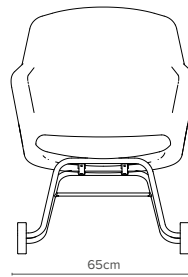

— Low Back

— 10/3
(Low 4-Star)
Depth 60cm
Weight 9.1kg

Available in
5 different
base options
(excluding Rocker)

— High Back

— 10/13
(Rocker)
Depth 91cm
Weight 11.5kg

Available in
any of the
6 different
base options

— 6 different base options

Raised 4-Star
Base

Low 4-Star
Base

Cantilever

5-Star Height
Adjustable on Castors

4-Star Wooden
Base

Rocker

— Key Features