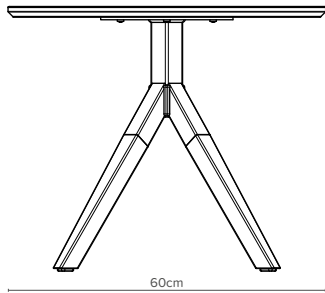

 **burgess**
furniture

A-Cross

Stumble A-Cross a table that provides style and versatility to round off any space

Add an elegant and convenient coffee table to elevate any space with the new A-Cross range. An extension of the A-Fold range, this stylish table comes with timber legs in a choice of 3 different colours, bringing a natural element to compliment any of the full HPL range top finishes on offer. This beautiful smaller piece can fit in a huge variety of spaces thanks to 2 height options, adding a touch of charm to your room whilst maximising practicality.

— AC1 Round

Top size (Dia):
60cm

— AC2 Round

Top size (Dia):
60cm

— AC3 Square

Top size (Sq):
60cm x 60cm

— AC4 Square

Top size (Sq):
60cm x 60cm

— Key Features

- ⚡ Timber legs
- ⚡ 2 heights: 40cm & 50cm
- ⚡ 2 top shapes: round & square

— Options

- ⚡ Base available in solid paint finishes
- ⚡ Timber leg in natural, walnut stained or charcoal stained hardwood
- ⚡ Tops are available in a wide range of HPL finishes with a chamfered edge to match