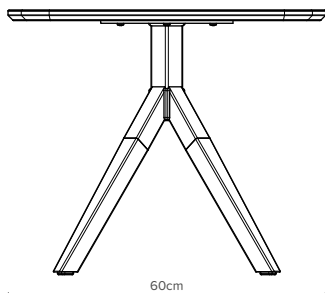

 **burgess**
furniture

A-Cross

Stumble A-Cross a table that provides style and versatility to round off any space

Add an elegant and convenient coffee table to elevate any space with the new A-Cross range. An extension of the A-Fold range, this stylish table comes with timber legs in a choice of 3 different colours, bringing a natural element to compliment any of the full HPL range top finishes on offer. This beautiful smaller piece can fit in a huge variety of spaces thanks to 2 height options, adding a touch of charm to your room whilst maximising practicality.

— AC1 Round

Top size (Dia):
60cm

— AC2 Round

Top size (Dia):
60cm

— AC3 Square

Top size (Sq):
60cm x 60cm

— AC4 Square

Top size (Sq):
60cm x 60cm

— Key Features

- ⚡ Timber legs
- ⚡ 2 heights: 40cm & 50cm
- ⚡ 2 top shapes: round & square

— Options

- ⚡ Base available in solid paint finishes
- ⚡ Timber leg in natural, walnut stained or charcoal stained hardwood
- ⚡ Tops are available in a wide range of HPL finishes with a chamfered edge to match