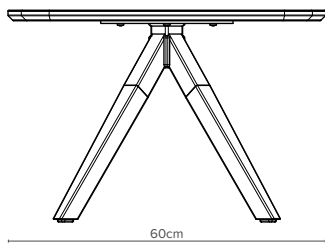

 **burgess**
furniture

A-Cross

Stumble A-Cross a table that provides style and versatility to round off any space

Add an elegant and convenient coffee table to elevate any space with the new A-Cross range. An extension of the A-Fold range, this stylish table comes with timber legs in a choice of 3 different colours, bringing a natural element to compliment any of the full HPL range top finishes on offer. This beautiful smaller piece can fit in a huge variety of spaces thanks to 2 height options, adding a touch of charm to your room whilst maximising practicality.

— AC1 Round

Top size (Dia):
60cm

— AC2 Round

Top size (Dia):
60cm

— AC3 Square

Top size (Sq):
60cm x 60cm

— AC4 Square

Top size (Sq):
60cm x 60cm

— Key Features

- ⚡ Timber legs
- ⚡ 2 heights: 40cm & 50cm
- ⚡ 2 top shapes: round & square

— Options

- ⚡ Base available in solid paint finishes
- ⚡ Timber leg in natural, walnut stained or charcoal stained hardwood
- ⚡ Tops are available in a wide range of HPL finishes with a chamfered edge to match