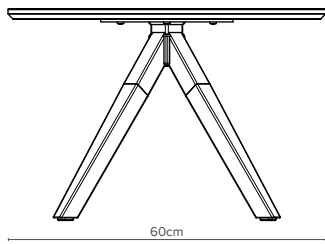

 **burgess**
furniture

A-Cross

Stumble A-Cross a table that provides style and versatility to round off any space

Add an elegant and convenient coffee table to elevate any space with the new A-Cross range. An extension of the A-Fold range, this stylish table comes with timber legs in a choice of 3 different colours, bringing a natural element to compliment any of the full HPL range top finishes on offer. This beautiful smaller piece can fit in a huge variety of spaces thanks to 2 height options, adding a touch of charm to your room whilst maximising practicality.

— AC1 Round

Top size (Dia):
60cm

— AC2 Round

Top size (Dia):
60cm

— AC3 Square

Top size (Sq):
60cm x 60cm

— AC4 Square

Top size (Sq):
60cm x 60cm

— Key Features

- ⚡ Timber legs
- ⚡ 2 heights: 40cm & 50cm
- ⚡ 2 top shapes: round & square

— Options

- ⚡ Base available in solid paint finishes
- ⚡ Timber leg in natural, walnut stained or charcoal stained hardwood
- ⚡ Tops are available in a wide range of HPL finishes with a chamfered edge to match