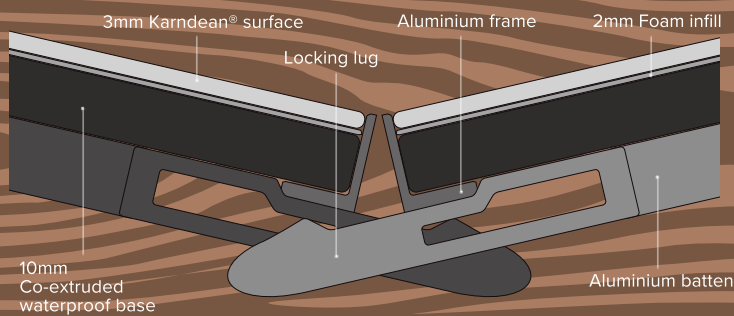

FINISHES Kardean™ Vinyl	 Auckland Oak	 Smoked Oak	 Walnut	 Ebony
EDGING Available 108mm (4")	 Natural Anodised Aluminium	 Black Anodised Aluminium