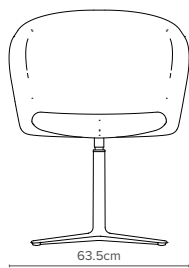

— Low Back

— 10/3
(Low 4-Star)
Depth 60cm
Weight 9.1kg

Available in
6 different
base options
(excluding Rocker)

— High Back

— 10/13
(Rocker)
Depth 91cm
Weight 11.5kg

Available in
any of the
7 different
base options

— 7 different base options

Raised 4-Star
Base

Low 4-Star
Base

Cantilever

5-Star Height
Adjustable on Castors

4-Star Wooden
Base

4-Star A-Cross
Base

Rocker