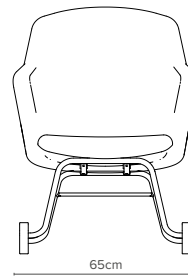

— Low Back

— 10/3
(Low 4-Star)
Depth 60cm
Weight 9.1kg

Available in
6 different
base options
(excluding Rocker)

— High Back

— 10/13
(Rocker)
Depth 91cm
Weight 11.5kg

Available in
any of the
7 different
base options

— 7 different base options

Raised 4-Star
Base

Low 4-Star
Base

Cantilever

5-Star Height
Adjustable on Castors

4-Star Wooden
Base

4-Star A-Cross
Base

Rocker