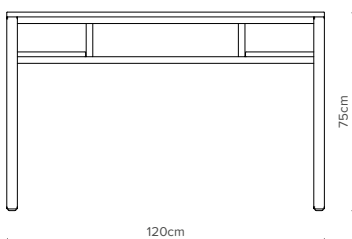

— Line
Wardrobe 120W
Depth 55cm
Supplied fully assembled
— OCL.W1255
Supplied kit form assembly required
— OCL.W1255KD

— Key Features

- ↳ Wardrobe - clothes rail & several shelves for storage
- ↳ Reduced surfaces for less cleaning and easy access
- ↳ Durable steel framework

— Line
Wardrobe 90W
Depth 55cm
Supplied fully assembled
— OCL.W9055
Supplied kit form assembly required
— OCL.W9055KD

— Side Table Round
OCL.S40C

— Coffee Table Round
OCL.C40C

— Side Table Square
Depth 32.5cm
OCL.S325SQ

— Coffee Table Square
Depth 32.5cm
OCL.C325SQ

— Desk
Depth 55cm
OCL.D1255

BCFA
member

FIRA

Burgess Furniture Ltd

Hanworth Trading Estate, Feltham, Middlesex TW13 6EH UK

Telephone +44 (0)20 8894 9231

Fax +44 (0)20 8894 2943