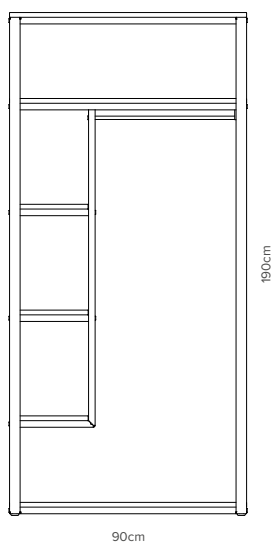

 **burgess**
furniture

Open Concept Line Collection

Featuring the Sentrum 05/4 Desk Chair on Castors

Make your hotel room feel more like home

Substance meets simplicity with the Open Concept: Line collection which features an open wardrobe, bedside table, coffee table and a desk. Combine a selection of shelving options with your choice of durable steel frame to add a sleek, modern element to each room. Strategically place your furniture pieces to create functional storage and work areas in contemporary hotel rooms.

— Line
Wardrobe 120W
Depth 55cm
Supplied fully assembled
— OCL.W1255
Supplied kit form assembly required
— OCL.W1255KD

— Key Features

- ↳ Wardrobe - clothes rail & several shelves for storage
- ↳ Reduced surfaces for less cleaning and easy access
- ↳ Durable steel framework

— Options

- ↳ Choice of 4 decor boards (MFC) with ABS edge to match
- ↳ Any Burgess Solid or Architectural frame finish
- ↳ Wardrobe supplied either assembled or in kit form
- ↳ Custom sizes on request

— Line
Wardrobe 90W
Depth 55cm
Supplied fully assembled
— OCL.W9055
Supplied kit form assembly required
— OCL.W9055KD

— Side Table Round
OCL.S40C

— Coffee Table Round
OCL.C40C

— Side Table Square
Depth 32.5cm
OCL.S325SQ