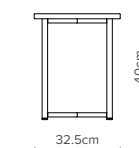

— Line
Wardrobe 120W
Depth 55cm
Supplied fully assembled
— OCL.W1255
Supplied kit form assembly required
— OCL.W1255KD

— Key Features

- ↳ Wardrobe - clothes rail & several shelves for storage
- ↳ Reduced surfaces for less cleaning and easy access
- ↳ Durable steel framework

— Line
Wardrobe 90W
Depth 55cm
Supplied fully assembled
— OCL.W9055
Supplied kit form assembly required
— OCL.W9055KD

— Side Table Round
OCL.S40C

— Coffee Table Round
OCL.C40C

— Side Table Square
Depth 32.5cm
OCL.S325SQ

— Coffee Table Square
Depth 32.5cm
OCL.C325SQ

— Desk
Depth 55cm
OCL.D1255

BCFA
member

FIRA

Burgess Furniture Ltd

Hanworth Trading Estate, Feltham, Middlesex TW13 6EH UK

Telephone +44 (0)20 8894 9231

Fax +44 (0)20 8894 2943