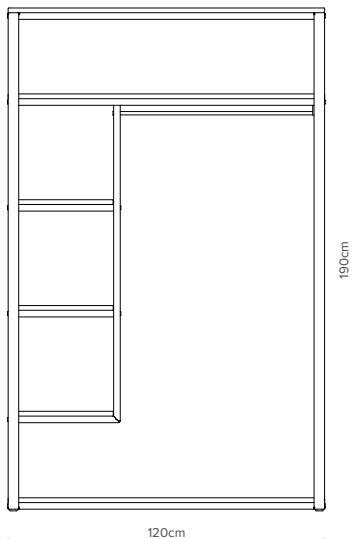

 **burgess**
furniture

Open Concept Line Collection

Featuring the Sentrum 05/4 Desk Chair on Castors

Make your hotel room feel more like home

Substance meets simplicity with the Open Concept: Line collection which features an open wardrobe, bedside table, coffee table and a desk. Combine a selection of shelving options with your choice of durable steel frame to add a sleek, modern element to each room. Strategically place your furniture pieces to create functional storage and work areas in contemporary hotel rooms.

— Line
Wardrobe 120W
Depth 55cm
Supplied fully assembled
— OCL.W1255
Supplied kit form assembly required
— OCL.W1255KD

— Key Features

- ↳ Wardrobe - clothes rail & several shelves for storage
- ↳ Reduced surfaces for less cleaning and easy access
- ↳ Durable steel framework

— Line
Wardrobe 90W
Depth 55cm
Supplied fully assembled
— OCL.W9055
Supplied kit form assembly required
— OCL.W9055KD

— Side Table Round
OCL.S40C

— Coffee Table Round
OCL.C40C

— Side Table Square
Depth 32.5cm
OCL.S325SQ