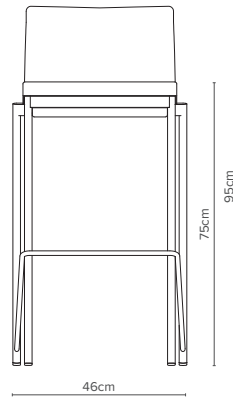

— Key Features

- ☞ Seat stacking up to 6 high

— Options

- ☞ Low and high back
- ☞ Chrome as standard, solid paints & Industrial finish optional