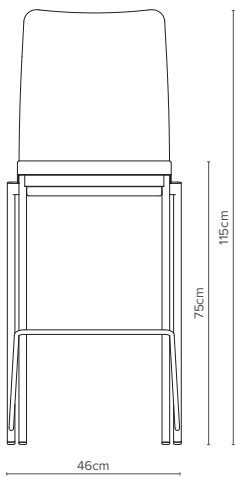

Evosa High Stool

Featuring the Evosa High Stool 08/12H High Back
Upholstered with the Trans-Pose® MDS.51 High Table

Elevate your seating to new heights of style

An exciting addition to the Evosa range, the Evosa High Stool adds height and sophistication to your space. Available with a high or low back, its minimalistic design is finished in striking chrome as standard, but the option of any solid paint colour or trend-led industrial finish gives you flexibility to match your aesthetic.

The Evosa High Stool's upholstered, stitch-ribbed seat gives a modern look, whilst the slim steel frame retains integral strength, giving you peace of mind that it will stand the test of time.

Pair with our Trans-Pose® table for a stylish break out space, or mix and match with the Evosa range and low tables to add visual interest and multiple zones in casual work areas.

Featuring the Evosa High Stool 08/12H High Back Upholstered with the Trans-Pose® MDS.51 High Table and SmartRocks®

— Key Features

- ☞ Seat stacking up to 6 high

— Options

- ☞ Low and high back
- ☞ Chrome as standard, solid paints & Industrial finish optional