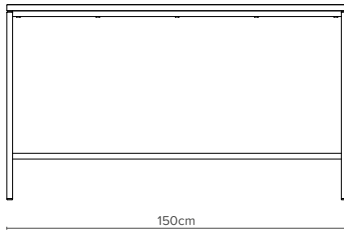

Nestr

Create a striking display that's perfect for your space

Nestr is a range of presentation tables ideal for use with buffets, displays and more. 3 height options seamlessly nest together to reduce storage footprint, and with rectangle and square shapes, you get flexibility on layout design.

— Rectangle NST1575
Depth 75cm

— Square NST7575
Depth 75cm

— Rectangle NST1470
Depth 70cm

— Square NST675
Depth 67.5cm

— Rectangle NST1365
Depth 65cm

— Square NST6060
Depth 60cm

— Nesting tables and elevation stands

Table range lets you nest them together for a clean storage. Elevation stands allow different display options.

— Key Features

- ⚡ 3 different heights for nesting together (set of 3)
- ⚡ 2mm ABS edge to match