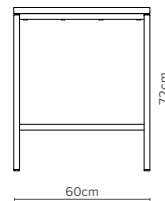

— Rectangle NST1575
Depth 75cm

— Square NST7575
Depth 75cm

— Rectangle NST1470
Depth 70cm

— Square NST675
Depth 67.5cm

— Rectangle NST1365
Depth 65cm

— Square NST6060
Depth 60cm

— Nesting tables and elevation stands

Table range lets you nest them together for a clean storage. Elevation stands allow different display options.

— Key Features

- ⚡ 3 different heights for nesting together (set of 3)
- ⚡ 2mm ABS edge to match