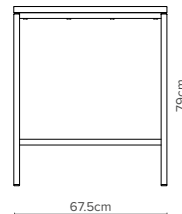

— Rectangle NST1575
Depth 75cm

— Square NST7575
Depth 75cm

— Rectangle NST1470
Depth 70cm

— Square NST675
Depth 67.5cm

— Rectangle NST1365
Depth 65cm

— Square NST6060
Depth 60cm

— Nesting tables and elevation stands

Table range lets you nest them together for a clean storage. Elevation stands allow different display options.

— Key Features

- ⚡ 3 different heights for nesting together (set of 3)
- ⚡ 2mm ABS edge to match