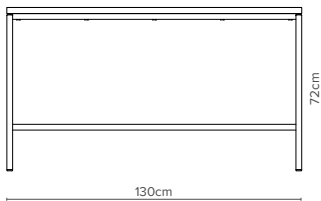

— Rectangle NST1575
Depth 75cm

— Square NST7575
Depth 75cm

— Rectangle NST1470
Depth 70cm

— Square NST675
Depth 67.5cm

— Rectangle NST1365
Depth 65cm

— Square NST6060
Depth 60cm

— Nesting tables and elevation stands

Table range lets you nest them together for a clean storage. Elevation stands allow different display options.

— Key Features

- ⚡ 3 different heights for nesting together (set of 3)
- ⚡ 2mm ABS edge to match