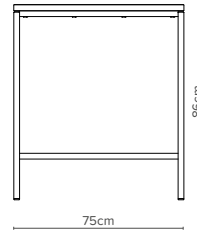

Nestr

Create a striking display that's perfect for your space

Nestr is a range of presentation tables ideal for use with buffets, displays and more. 3 height options seamlessly nest together to reduce storage footprint, and with rectangle and square shapes, you get flexibility on layout design.

— Rectangle NST1575
Depth 75cm

— Square NST7575
Depth 75cm

— Rectangle NST1470
Depth 70cm

— Square NST675
Depth 67.5cm

— Rectangle NST1365
Depth 65cm

— Square NST6060
Depth 60cm

— Nesting tables and elevation stands

Table range lets you nest them together for a clean storage. Elevation stands allow different display options.

— Key Features

- ⚡ 3 different heights for nesting together (set of 3)
- ⚡ 2mm ABS edge to match