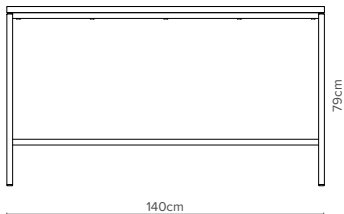

— Rectangle NST1575
Depth 75cm

— Square NST7575
Depth 75cm

— Rectangle NST1470
Depth 70cm

— Square NST675
Depth 67.5cm

— Rectangle NST1365
Depth 65cm

— Square NST6060
Depth 60cm

— Nesting tables and elevation stands

Table range lets you nest them together for a clean storage. Elevation stands allow different display options.

— Key Features

- ⚡ 3 different heights for nesting together (set of 3)
- ⚡ 2mm ABS edge to match