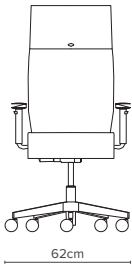

The top of the range 37/21 includes a full back, head rest and seat slide to further enhance the high quality and appearance.

— 37/20
Depth 58cm
Weight 20.4kg

— Key Features

- ✦ Five star polished aluminium base
- ✦ Gas lift with 12cm of adjustment
- ✦ Leather seat and back upholstery
- ✦ Combustion Modified High Resilience foam (CMHR)
- ✦ Height adjustable polyurethane arm pads

— 37/21
Depth 67cm
Weight 20.0kg

— Key Features

- ✦ Five star polished aluminium base
- ✦ Gas lift with 12cm of adjustment
- ✦ Leather seat and back upholstery
- ✦ Combustion Modified High Resilience foam (CMHR)
- ✦ Chrome gas lift
- ✦ Fixed polished aluminium arms with polyurethane pads