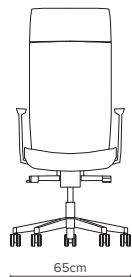

The top of the range 37/21 includes a full back, head rest and seat slide to further enhance the high quality and appearance.

— 37/20
Depth 58cm
Weight 20.4kg

— Key Features

- ✦ Five star polished aluminium base
- ✦ Gas lift with 12cm of adjustment
- ✦ Leather seat and back upholstery
- ✦ Combustion Modified High Resilience foam (CMHR)
- ✦ Height adjustable polyurethane arm pads

— 37/21
Depth 67cm
Weight 20.0kg

— Key Features

- ✦ Five star polished aluminium base
- ✦ Gas lift with 12cm of adjustment
- ✦ Leather seat and back upholstery
- ✦ Combustion Modified High Resilience foam (CMHR)
- ✦ Chrome gas lift
- ✦ Fixed polished aluminium arms with polyurethane pads