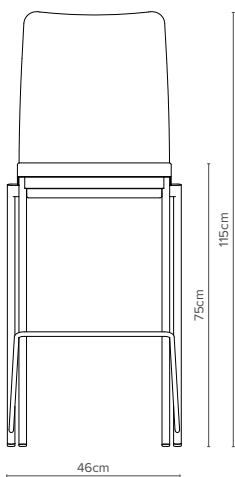

Evosa High Stool

Featuring the Evosa High Stool 08/12H High Back
Upholstered with the Trans-Pose® MDS.51 High Table

Elevate your seating to new heights of style

An exciting addition to the Evosa range, the Evosa High Stool adds height and sophistication to your space. Available with a high or low back, its minimalistic design is finished in striking chrome as standard, but the option of any solid paint colour or trend-led industrial finish gives you flexibility to match your aesthetic.

The Evosa High Stool's upholstered, stitch-ribbed seat gives a modern look, whilst the slim steel frame retains integral strength, giving you peace of mind that it will stand the test of time.

Pair with our Trans-Pose® table for a stylish break out space, or mix and match with the Evosa range and low tables to add visual interest and multiple zones in casual work areas.

Featuring the Evosa High Stool 08/12H High Back Upholstered with the Trans-Pose® MDS.51 High Table and SmartRocks®

— Key Features

- ↳ Seat stacking up to 6 high

— Options

- ↳ Low and high back
- ↳ Chrome as standard, solid paints & Industrial finish optional