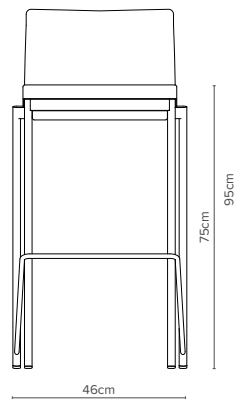

— Key Features

- ↳ Seat stacking up to 6 high

— Options

- ↳ Low and high back
- ↳ Chrome as standard, solid paints & Industrial finish optional