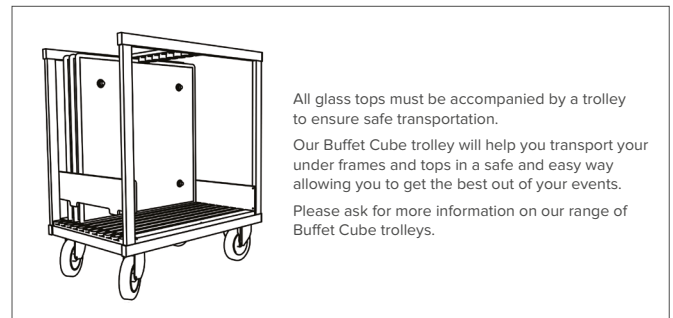

All glass tops must be accompanied by a trolley to ensure safe transportation.
Our Buffet Cube trolley will help you transport your under frames and tops in a safe and easy way allowing you to get the best out of your events.
Please ask for more information on our range of Buffet Cube trolleys.

— ELEVATION STANDS

Under frames
Available in chrome and painted finishes
Stand sizes available on request

Tops
Clear toughened glass

Top sizes available
15cm (L) x 15cm (W)
22.5cm (L) x 22.5cm (W)
30cm (L) x 30cm (W)

— Key Features

- Quick and easy frame folding action
- Table tops are detachable for ease of storage

— Options

- Clear toughened glass tops (75cm or 90cm square only)
- High pressure laminate tops with ABS Edging
- Chrome or solid painted frame
- Under frame heights, 60cm, 75cm, 90cm, 105cm and 120cm