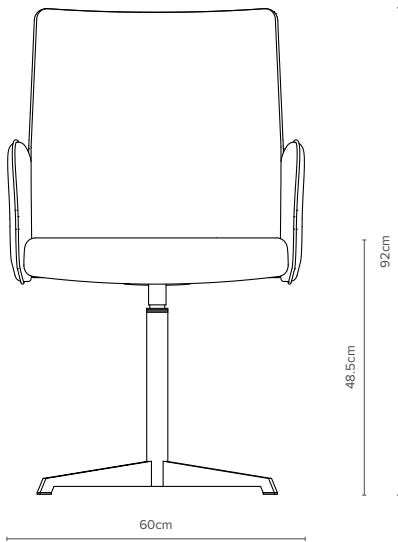

 **burgess**
furniture

CasuElle®

Authenticity and versatility invite themselves to the bedroom

Designed by Peter Roth, CasuElle is a bedroom chair by Burgess Furniture which will be perfect behind a desk or as a feature bedroom chair depending on which base you choose for it. It is a simple, elegant and versatile chair which will offer our end users a choice of 6 different bases for different effects. The chair is affordable and robust and with the optional wooden base you will bring a domestic feel to any bedroom in an instant.

— 19-1A
 (4 star chrome base)
 Depth 61.5cm
 Weight 11.4kg
 Available in
 5 different
 base options

— 6 different base options

4 star chrome base

Low 4 star base

5 star height adjustable
with castors

Raised 4 star base

4 star wooden base

4 star A-Cross base

— Key Features

- ✦ Multi-contoured fully upholstered shell
- ✦ Piped upholstery
- ✦ Swivel action

— Options

- ✦ 6 different bases: 4 star chrome base, low 4 star base, 5 star height adjustable base with castors, raised 4 star base, 4 star wooden base and 4 star A-Cross base
- ✦ Base dependent, finishes include: polished aluminium, chrome, black & white powder coat and natural, walnut stained or charcoal stained timber
- ✦ Choice of contrasting upholstery combinations