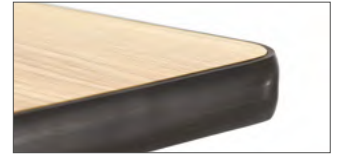

— Round End

Model No. Size

S12	101x76cm

High Pressure Laminate table top with T-Barb edge