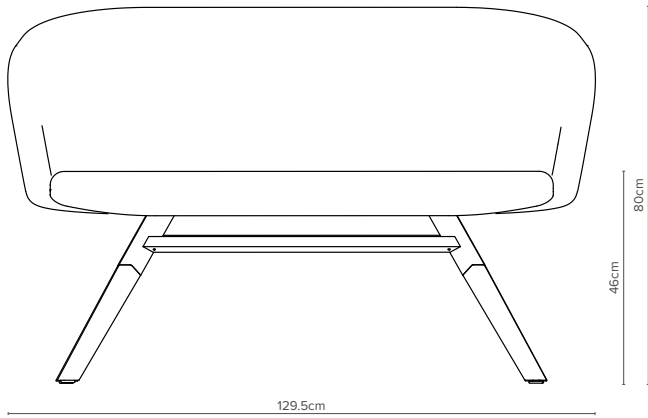

## Double the Junea, double the comfort

An extension – quite literally – of our coveted Junea range, the Junea Sofa brings double the style for your guests.

Designed by Peter Roth, this elegant 2-seater pairs seamlessly with any of our Junea single seats. Create comfortable lobby areas or make a statement with a standalone piece in a bedroom or breakout area.

— 10/4  
Depth 61cm  
Weight 18.2 kg

— 10/14  
Depth 69cm  
Weight 19.2 kg