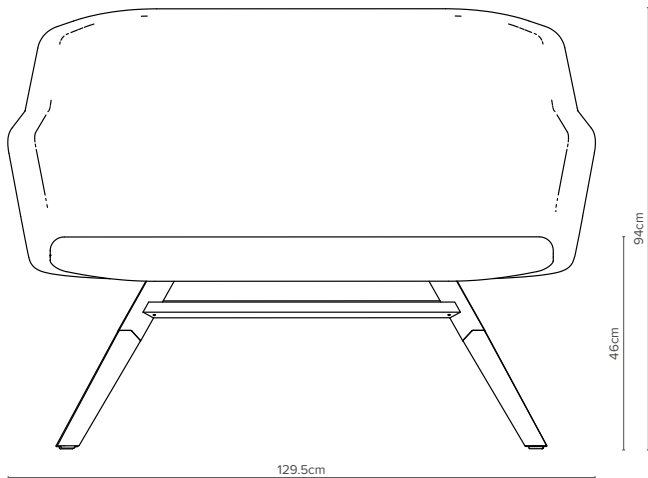

# Junea Sofa

Featuring the Junea 4 star wooden base chair  
with the AC1 and AC2 A-Cross tables

## Double the Junea, double the comfort

An extension – quite literally – of our coveted Junea range, the Junea Sofa brings double the style for your guests.

Designed by Peter Roth, this elegant 2-seater pairs seamlessly with any of our Junea single seats. Create comfortable lobby areas or make a statement with a standalone piece in a bedroom or breakout area.

Available in both high and low back, the Junea Sofa gives you the option to design a space your guests will love.

Stunning timber legs, a striking underframe and a wide range of Burgess fabrics allow Junea Sofa to be customised to suit your aesthetic.

— 10/4  
Depth 61cm  
Weight 18.2 kg

— 10/14  
Depth 69cm  
Weight 19.2 kg