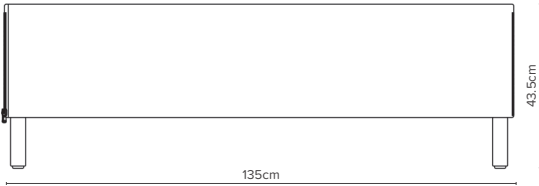

Added functionality with the optional charging point/USB/power socket integrated in the product offers the option to charge any devices on the go. It also brings a playful element with the zips and added interaction with the user (seating, charging your phone, using the table or changing configurations). The Smart Qube range is the perfect balance between all these elements and will help you redefine your space.

— 15/1  
Stool  
Depth 45cm

— 15/2  
Bench  
Depth 45cm

— 15/3  
Table  
Depth 45cm

— 15/4  
Raised Table  
Depth 45cm