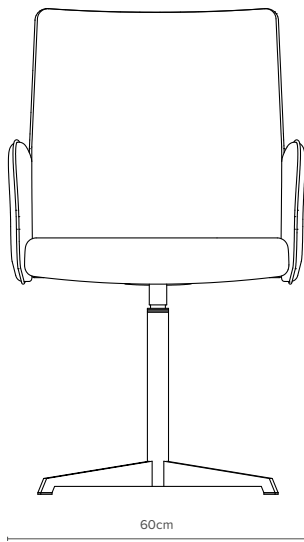

 **burgess**
furniture

CasuElle[®]

“Authenticity and versatility invite themselves to the bedroom”

Designed by Peter Roth, CasuElle is a bedroom chair by Burgess Furniture which will be perfect behind a desk or as a feature bedroom chair depending on which base you choose for it! It is a simple, elegant and versatile chair which will offer our end users a choice of 5 different bases for different effects. The chair is affordable and robust and with the optional wooden base you will bring a domestic feel to any bedroom in an instant.

— 19-1A
 (4 star chrome base)
 Depth 61.5cm
 Weight 11.4kg
 Available in
 5 different
 base options

— 5 different base options

Low 4 star base

5 star height adjustable with castors

Raised 4 star base

4 star wooden base