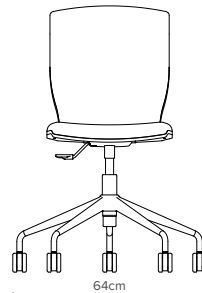

— Upholstered Seat

— BR10/1
(4-Star Chrome Base)
Depth 61cm
Weight 8.1kg

— BR10/5A
(4-Star Wooden Base)
Depth 61cm
Weight 8.5kg

— Fully Upholstered

— BR10/13
(5-Star Height Adjustable on Castors)
Depth 68.5cm
Weight 9.0kg

— BR10/17A
(Skid Base)
Depth 61cm
Weight 7.5kg

— 6 different base options

4-Star Chrome Base
BR10/1

Low 4-Star Base
BR10/2

5-Star Height Adjustable on Castors
BR10/13

Raised 4-Star Base
BR10/4

4-Star Wooden Base
BR10/15A