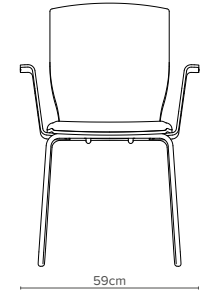

— Upholstered Seat

— BR10/1
(4-Star Chrome Base)
Depth 61cm
Weight 8.1kg

— BR10/5A
(4-Star Wooden Base)
Depth 61cm
Weight 8.5kg

— Fully Upholstered

— BR10/13
(5-Star Height Adjustable on Castors)
Depth 68.5cm
Weight 9.0kg

— BR10/17A
(Skid Base)
Depth 61cm
Weight 7.5kg

— 6 different base options

4-Star Chrome Base
BR10/1

Low 4-Star Base
BR10/2

5-Star Height Adjustable on Castors
BR10/13

Raised 4-Star Base
BR10/4

4-Star Wooden Base
BR10/15A

Skid Base
BR10/17A

All Enrica models are available with arms with upholstered seat or seat & inside back.

— Key Features

- ✦ Contemporary design
- ✦ Swivel action
- ✦ Sleek upholstery
- ✦ Contoured back
- ✦ Suitable for meeting rooms or as hotel desk chair