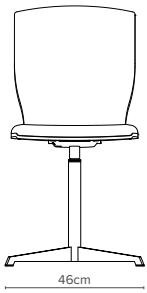

— Upholstered Seat

— BR10/1
(4-Star Chrome Base)
Depth 61cm
Weight 8.1kg

— BR10/5A
(4-Star Wooden Base)
Depth 61cm
Weight 8.5kg

— Fully Upholstered

— BR10/13
(5-Star Height Adjustable on Castors)
Depth 68.5cm
Weight 9.0kg

— BR10/17A
(Skid Base)
Depth 61cm
Weight 7.5kg

— 6 different base options

4-Star Chrome Base
BR10/1

Low 4-Star Base
BR10/2

5-Star Height Adjustable on Castors
BR10/13

Raised 4-Star Base
BR10/4

4-Star Wooden Base
BR10/15A