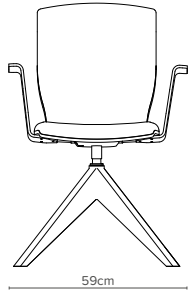

— Upholstered Seat

— BR10/1
(4-Star Chrome Base)
Depth 61cm
Weight 8.1kg

— BR10/5A
(4-Star Wooden Base)
Depth 61cm
Weight 8.5kg

— Fully Upholstered

— BR10/13
(5-Star Height Adjustable on Castors)
Depth 68.5cm
Weight 9.0kg

— BR10/17A
(Skid Base)
Depth 61cm
Weight 7.5kg

— 6 different base options

4-Star Chrome Base
BR10/1

Low 4-Star Base
BR10/2

5-Star Height Adjustable on Castors
BR10/13

Raised 4-Star Base
BR10/4

4-Star Wooden Base
BR10/15A

Skid Base
BR10/17A

All Enrica models are available with arms with upholstered seat or seat & inside back.

— Key Features

- ✦ Contemporary design
- ✦ Swivel action
- ✦ Sleek upholstery
- ✦ Contoured back
- ✦ Suitable for meeting rooms or as hotel desk chair