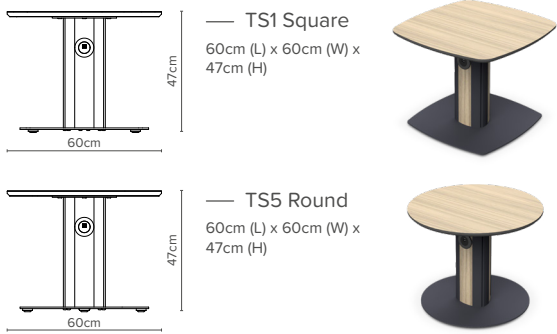

TriSmart

TriSmart. Burgess Furniture brings charging options to the table.

Designed by Barry Hughes, TriSmart is a new range of coffee and poseur tables from Burgess Furniture. The new range offers wireless and twin port USB charging for quick and convenient options to recharge devices at the table. The design complements our Configure-8 range allowing our customers to match their conference tables to their breakout area spaces. With a choice of 2 height positions, as well as 5 table top styles and base options, the time is now to redefine your breakout spaces with solid innovations from Burgess Furniture.

— Coffee

— TS1 Square
60cm (L) x 60cm (W) x 47cm (H)

— TS3 Rectangular
70cm (L) x 55cm (W) x 47cm (H)

— TS5 Round
60cm (L) x 60cm (W) x 47cm (H)

— TS7 Triangular
63.6cm (L) x 61.2cm (W) x 47cm (H)

— Poseur

— TS2 Square
60cm (L) x 60cm (W) x 111cm (H)

— TS4 Rectangular
70cm (L) x 55cm (W) x 111cm (H)

— TS6 Round
60cm (L) x 60cm (W) x 111cm (H)

— TS8 Triangular
63.6cm (L) x 61.2cm (W) x 111cm (H)

— Side

— TS9 Triangular
55cm (L) x 46.2cm (W) x 47cm (H)