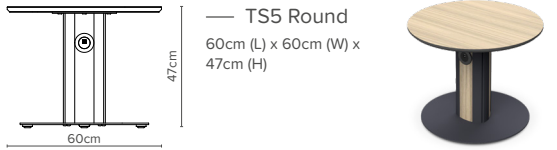

TriSmart

TriSmart. Burgess Furniture brings charging options to the table.

Designed by Barry Hughes, TriSmart is a new range of coffee and poseur tables from Burgess Furniture. The new range offers wireless and twin port USB charging for quick and convenient options to recharge devices at the table. The design complements our Configure-8 range allowing our customers to match their conference tables to their breakout area spaces. With a choice of 2 height positions, as well as 5 table top styles and base options, the time is now to redefine your breakout spaces with solid innovations from Burgess Furniture.

— Coffee

— TS1 Square
60cm (L) x 60cm (W) x 47cm (H)

— TS3 Rectangular
70cm (L) x 55cm (W) x 47cm (H)

— TS5 Round
60cm (L) x 60cm (W) x 47cm (H)

— TS7 Triangular
63.6cm (L) x 61.2cm (W) x 47cm (H)

— Poseur

— TS2 Square
60cm (L) x 60cm (W) x 111cm (H)

— TS4 Rectangular
70cm (L) x 55cm (W) x 111cm (H)

— TS6 Round
60cm (L) x 60cm (W) x 111cm (H)

— TS8 Triangular
63.6cm (L) x 61.2cm (W) x 111cm (H)

— Side

— TS9 Triangular
55cm (L) x 46.2cm (W) x 47cm (H)

— Key Features

- ↳ Tops are available in a wide range of HPL finishes with a chamfered edge to match
- ↳ Base available in solid paint finishes
- ↳ Unique aluminium extruded column
- ↳ Leg infills to match or contrast the HPL
- ↳ Coffee or poseur height
- ↳ PTFE feet to protect floors and provide a smooth glide action