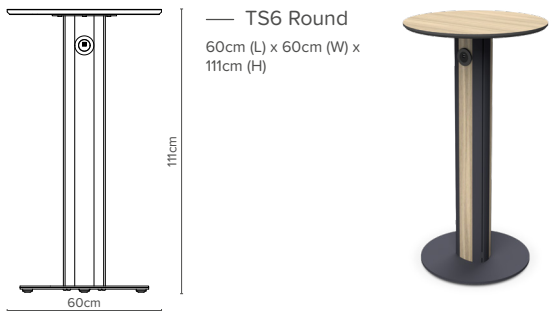

— Coffee

— TS1 Square
60cm (L) x 60cm (W) x 47cm (H)

— TS3 Rectangular
70cm (L) x 55cm (W) x 47cm (H)

— TS5 Round
60cm (L) x 60cm (W) x 47cm (H)

— TS7 Triangular
63.6cm (L) x 61.2cm (W) x 47cm (H)

— Poseur

— TS2 Square
60cm (L) x 60cm (W) x 111cm (H)

— TS4 Rectangular
70cm (L) x 55cm (W) x 111cm (H)

— TS6 Round
60cm (L) x 60cm (W) x 111cm (H)

— TS8 Triangular
63.6cm (L) x 61.2cm (W) x 111cm (H)

— Side

— TS9 Triangular
55cm (L) x 46.2cm (W) x 47cm (H)

— Key Features

- ↳ Tops are available in a wide range of HPL finishes with a chamfered edge to match
- ↳ Base available in solid paint finishes
- ↳ Unique aluminium extruded column
- ↳ Leg infills to match or contrast the HPL
- ↳ Coffee or poseur height
- ↳ PTFE feet to protect floors and provide a smooth glide action