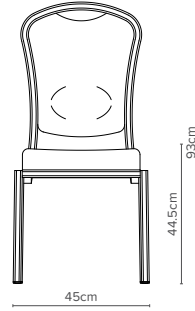

The Siena-Allday™ achieves a new level in comfort and is the first chair to achieve the FIRA Ergonomics Excellence Award within the conference and banqueting market.

— 62/1E
Depth 63cm
Weight 5.6kg
Stacks up to 10 high

— 62/2E
Depth 63cm
Weight 5.7kg
Stacks up to 10 high

— 62/3E
Depth 63cm
Weight 5.7kg
Stacks up to 10 high
Classic gold and natural brushed finishes are not available on this product.

— 62/4E
Depth 63cm
Weight 5.9kg
Stacks up to 10 high
Classic gold and natural brushed finishes are not available on this product.