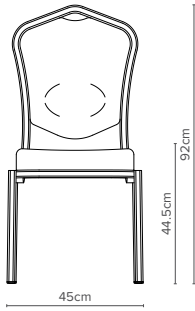

The Siena-Allday™ achieves a new level in comfort and is the first chair to achieve the FIRA Ergonomics Excellence Award within the conference and banqueting market.

— 62/1E
Depth 63cm
Weight 5.6kg
Stacks up to 10 high

— 62/2E
Depth 63cm
Weight 5.7kg
Stacks up to 10 high

— 62/3E
Depth 63cm
Weight 5.7kg
Stacks up to 10 high
Classic gold and natural brushed finishes are not available on this product.

— 62/4E
Depth 63cm
Weight 5.9kg
Stacks up to 10 high
Classic gold and natural brushed finishes are not available on this product.