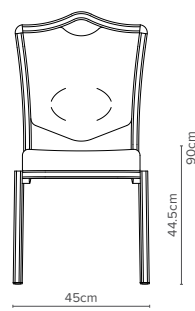

The Siena-Allday™ achieves a new level in comfort and is the first chair to achieve the FIRA Ergonomics Excellence Award within the conference and banqueting market.

— 62/1E
Depth 63cm
Weight 5.6kg
Stacks up to 10 high

— 62/2E
Depth 63cm
Weight 5.7kg
Stacks up to 10 high

— 62/3E
Depth 63cm
Weight 5.7kg
Stacks up to 10 high
Classic gold and natural brushed finishes are not available on this product.

— 62/4E
Depth 63cm
Weight 5.9kg
Stacks up to 10 high
Classic gold and natural brushed finishes are not available on this product.