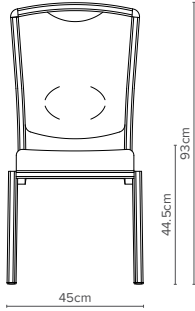

The Siena-Allday™ achieves a new level in comfort and is the first chair to achieve the FIRA Ergonomics Excellence Award within the conference and banqueting market.

— 62/1E
Depth 63cm
Weight 5.6kg
Stacks up to 10 high

— 62/2E
Depth 63cm
Weight 5.7kg
Stacks up to 10 high

— 62/3E
Depth 63cm
Weight 5.7kg
Stacks up to 10 high
Classic gold and natural brushed finishes are not available on this product.

— 62/4E
Depth 63cm
Weight 5.9kg
Stacks up to 10 high
Classic gold and natural brushed finishes are not available on this product.