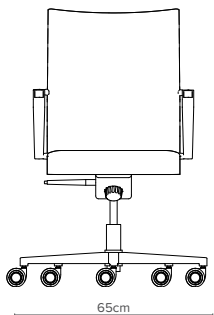

— 05/1  
 Depth 60cm  
 Weight 8.0 kg  
 Stacks up to 6 high  
 Cantilever

— 05/1A  
 Depth 60cm  
 Weight 9.3 kg  
 Stacks up to 6 high  
 Cantilever

— 05/2  
 Depth 62cm  
 Weight 14 kg  
 5-Star Base on Castors

— 05/2A  
 Depth 62cm  
 Weight 15.3 kg  
 5-Star Base on Castors

— 05/4A  
 Depth 62cm  
 Weight 16.1 kg  
 Upholstered back & seat  
 5-Star Base on Castors

— Stain Timber Armrest Options

— Black Inlay — Natural Inlay — Walnut Inlay — Cherry Inlay