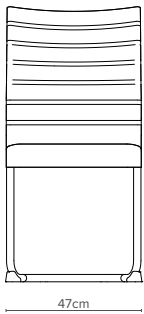

— 05/1  
 Depth 60cm  
 Weight 8.0 kg  
 Stacks up to 6 high  
 Cantilever

— 05/1A  
 Depth 60cm  
 Weight 9.3 kg  
 Stacks up to 6 high  
 Cantilever

— 05/2  
 Depth 62cm  
 Weight 14 kg  
 5-Star Base on Castors

— 05/2A  
 Depth 62cm  
 Weight 15.3 kg  
 5-Star Base on Castors

— 05/4A  
 Depth 62cm  
 Weight 16.1 kg  
 Upholstered back & seat  
 5-Star Base on Castors

— Stain Timber Armrest Options

— Black Inlay — Natural Inlay — Walnut Inlay — Cherry Inlay