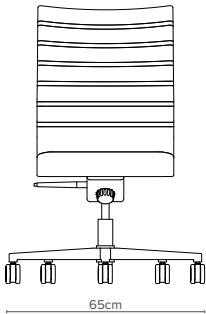

— 05/1  
 Depth 60cm  
 Weight 8.0 kg  
 Stacks up to 6 high  
 Cantilever

— 05/1A  
 Depth 60cm  
 Weight 9.3 kg  
 Stacks up to 6 high  
 Cantilever

— 05/2  
 Depth 62cm  
 Weight 14 kg  
 5-Star Base on Castors

— 05/2A  
 Depth 62cm  
 Weight 15.3 kg  
 5-Star Base on Castors

— 05/4A  
 Depth 62cm  
 Weight 16.1 kg  
 Upholstered back & seat  
 5-Star Base on Castors

— Stain Timber Armrest Options

— Black Inlay — Natural Inlay — Walnut Inlay — Cherry Inlay