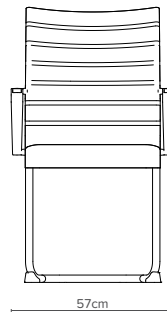

— 05/1  
 Depth 60cm  
 Weight 8.0 kg  
 Stacks up to 6 high  
 Cantilever

— 05/1A  
 Depth 60cm  
 Weight 9.3 kg  
 Stacks up to 6 high  
 Cantilever

— 05/2  
 Depth 62cm  
 Weight 14 kg  
 5-Star Base on Castors

— 05/2A  
 Depth 62cm  
 Weight 15.3 kg  
 5-Star Base on Castors

— 05/4A  
 Depth 62cm  
 Weight 16.1 kg  
 Upholstered back & seat  
 5-Star Base on Castors

— Stain Timber Armrest Options

— Black Inlay — Natural Inlay — Walnut Inlay — Cherry Inlay