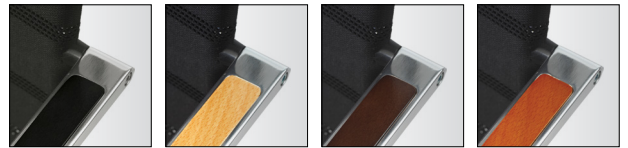

## Contemporary chairs to suit any space

Designed by Peter Roth, Sentrum gives superb comfort from its built-in webbed seat and features a tapered chromed steel frame which is covered with an innovative knitted stretch mesh fabric.

— 05/1  
 Depth 60cm  
 Weight 8.0 kg  
 Stacks up to 6 high  
 Cantilever

— 05/1A  
 Depth 60cm  
 Weight 9.3 kg  
 Stacks up to 6 high  
 Cantilever

— 05/2  
 Depth 62cm  
 Weight 14 kg  
 5-Star Base on Castors

— 05/2A  
 Depth 62cm  
 Weight 15.3 kg  
 5-Star Base on Castors

— 05/4A  
 Depth 62cm  
 Weight 16.1 kg  
 Upholstered back & seat  
 5-Star Base on Castors

— Stain Timber Armrest Options

— Black Inlay — Natural Inlay — Walnut Inlay — Cherry Inlay

More options are available

— Key Features

- 🔗 Innovative knitted mesh in black as standard
- 🔗 Cantilever or height adjustable 5 star base with castors
- 🔗 Chrome plated steel frame
- 🔗 Built-in webbed seat
- 🔗 05/1 & 05/1A models stack up to 6 high
- 🔗 05/4A model available fully upholstered