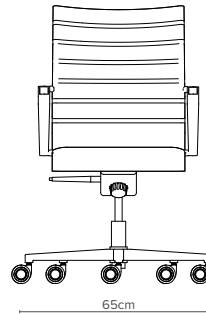

— 05/1  
 Depth 60cm  
 Weight 8.0 kg  
 Stacks up to 6 high  
 Cantilever

— 05/1A  
 Depth 60cm  
 Weight 9.3 kg  
 Stacks up to 6 high  
 Cantilever

— 05/2  
 Depth 62cm  
 Weight 14 kg  
 5-Star Base on Castors

— 05/2A  
 Depth 62cm  
 Weight 15.3 kg  
 5-Star Base on Castors

— 05/4A  
 Depth 62cm  
 Weight 16.1 kg  
 Upholstered back & seat  
 5-Star Base on Castors

— Stain Timber Armrest Options

— Black Inlay — Natural Inlay — Walnut Inlay — Cherry Inlay