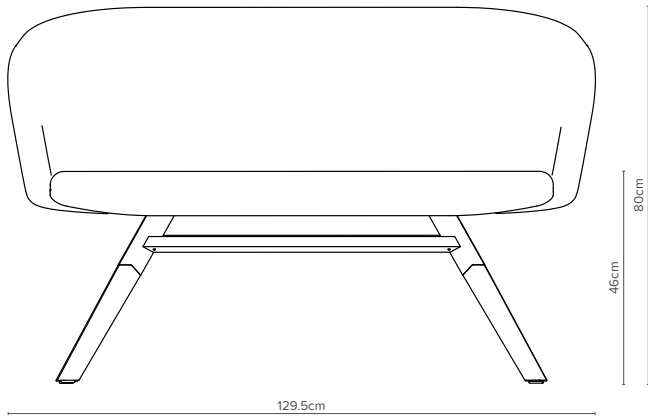

Junea Sofa

Featuring the Junea 4 star A-Cross base chair
with the AC1 and AC2 A-Cross tables

Double the Junea, double the comfort

An extension – quite literally – of our coveted Junea range, the Junea Sofa brings double the style for your guests.

Designed by Peter Roth, this elegant 2-seater pairs seamlessly with any of our Junea single seats. Create comfortable lobby areas or make a statement with a standalone piece in a bedroom or breakout area.

— 10/4
Depth 61cm
Weight 18.2 kg

— 10/14
Depth 69cm
Weight 19.2 kg

— Key Features

- ✦ High back or Low back
- ✦ Extremely comfortable
- ✦ Compact design
- ✦ Timber legs
- ✦ Base frame powder coated

— Options