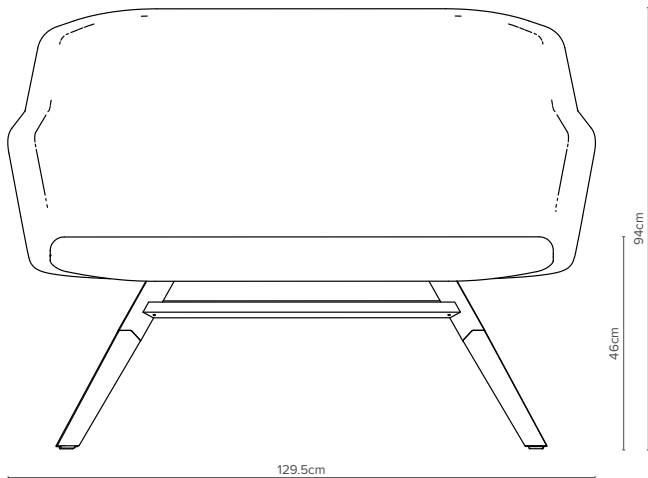

Junea Sofa

Featuring the Junea 4 star A-Cross base chair
with the AC1 and AC2 A-Cross tables

Double the Junea, double the comfort

An extension – quite literally – of our coveted Junea range, the Junea Sofa brings double the style for your guests.

Designed by Peter Roth, this elegant 2-seater pairs seamlessly with any of our Junea single seats. Create comfortable lobby areas or make a statement with a standalone piece in a bedroom or breakout area.

Available in both high and low back, the Junea Sofa gives you the option to design a space your guests will love.

Stunning timber legs, a striking underframe and a wide range of Burgess fabrics allow Junea Sofa to be customised to suit your aesthetic.

— 10/4
Depth 61cm
Weight 18.2 kg

— 10/14
Depth 69cm
Weight 19.2 kg

— Key Features

- ✦ High back or Low back
- ✦ Extremely comfortable
- ✦ Compact design
- ✦ Timber legs
- ✦ Base frame powder coated

— Options