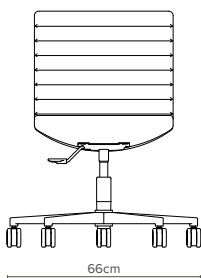

— 22/1  
Depth 61cm  
Weight 9.2kg  
4-Star Chrome Base

— 22/4  
Depth 61.5cm  
Weight 8.0kg  
Raised 4-Star Base

— 22/2  
Depth 61.5cm  
Weight 8.5kg  
Low 4-Star Base

— 22/5  
Depth 63cm  
Weight 8.1kg  
4-Star Wooden Base

— 22/3  
Depth 66cm  
Weight 9.5 kg  
5-Star Height  
Adjustable  
on Castors

— 22/7  
Depth 61.5cm  
Weight 8.4kg  
Skid Base