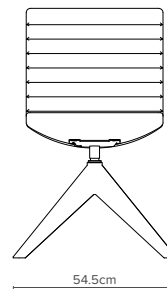

— 22/1  
Depth 61cm  
Weight 9.2kg  
4-Star Chrome Base

— 22/4  
Depth 61.5cm  
Weight 8.0kg  
Raised 4-Star Base

— 22/2  
Depth 61.5cm  
Weight 8.5kg  
Low 4-Star Base

— 22/5  
Depth 63cm  
Weight 8.1kg  
4-Star Wooden Base

— 22/3  
Depth 66cm  
Weight 9.5 kg  
5-Star Height  
Adjustable  
on Castors

— 22/7  
Depth 61.5cm  
Weight 8.4kg  
Skid Base