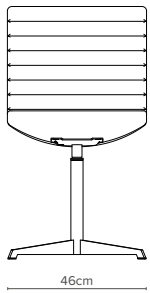

— 22/1  
Depth 61cm  
Weight 9.2kg  
4-Star Chrome Base

— 22/4  
Depth 61.5cm  
Weight 8.0kg  
Raised 4-Star Base

— 22/2  
Depth 61.5cm  
Weight 8.5kg  
Low 4-Star Base

— 22/5  
Depth 63cm  
Weight 8.1kg  
4-Star Wooden Base

— 22/3  
Depth 66cm  
Weight 9.5 kg  
5-Star Height  
Adjustable  
on Castors

— 22/7  
Depth 61.5cm  
Weight 8.4kg  
Skid Base