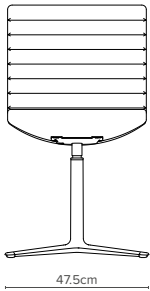

— 22/1  
Depth 61cm  
Weight 9.2kg  
4-Star Chrome Base

— 22/4  
Depth 61.5cm  
Weight 8.0kg  
Raised 4-Star Base

— 22/2  
Depth 61.5cm  
Weight 8.5kg  
Low 4-Star Base

— 22/5  
Depth 63cm  
Weight 8.1kg  
4-Star Wooden Base

— 22/3  
Depth 66cm  
Weight 9.5 kg  
5-Star Height  
Adjustable  
on Castors

— 22/7  
Depth 61.5cm  
Weight 8.4kg  
Skid Base