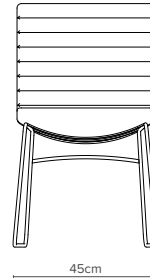

— 22/1  
Depth 61cm  
Weight 9.2kg  
4-Star Chrome Base

— 22/4  
Depth 61.5cm  
Weight 8.0kg  
Raised 4-Star Base

— 22/2  
Depth 61.5cm  
Weight 8.5kg  
Low 4-Star Base

— 22/5  
Depth 63cm  
Weight 8.1kg  
4-Star Wooden Base

— 22/3  
Depth 66cm  
Weight 9.5 kg  
5-Star Height  
Adjustable  
on Castors

— 22/7  
Depth 61.5cm  
Weight 8.4kg  
Skid Base