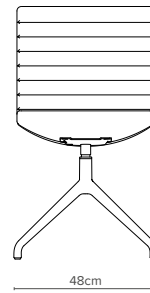

— 22/1  
Depth 61cm  
Weight 9.2kg  
4-Star Chrome Base

— 22/4  
Depth 61.5cm  
Weight 8.0kg  
Raised 4-Star Base

— 22/2  
Depth 61.5cm  
Weight 8.5kg  
Low 4-Star Base

— 22/5  
Depth 63cm  
Weight 8.1kg  
4-Star Wooden Base

— 22/3  
Depth 66cm  
Weight 9.5 kg  
5-Star Height  
Adjustable  
on Castors

— 22/7  
Depth 61.5cm  
Weight 8.4kg  
Skid Base