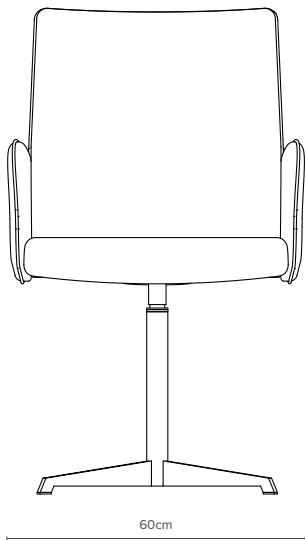

## Authenticity and versatility invite themselves to the bedroom

Designed by Peter Roth, CasuElle is a bedroom chair by Burgess Furniture which will be perfect behind a desk or as a feature bedroom chair depending on which base you choose for it. It is a simple, elegant and versatile chair which will offer our end users a choice of 5 different bases for different effects. The chair is affordable and robust and with the optional wooden base you will bring a domestic feel to any bedroom in an instant.

— 19-1A  
 (4-Star Chrome Base)  
 Depth 61.5cm  
 Weight 11.4kg  
 Available in  
 5 different  
 base options

— 5 different base options

4-Star Chrome Base  
19/1A

Low 4-Star Base  
19/2A

5-Star Height  
Adjustable on Castors  
19/3A