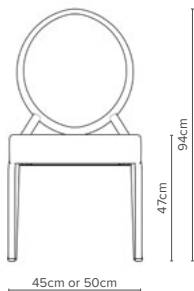

— Sidechair

— Armchair
(Suffix A)
Width add 13cm
Weight add 0.9kg

— Hand hold
(Suffix H)

— Back Décor
(Suffix BD)

— 11/1
Width 50cm
Depth 62cm
Weight 8.4kg

— 11/11
Width 45cm
Depth 62cm
Weight 7.8kg

Stacks up to 6 high

— 11/3
Width 50cm
Depth 62cm
Weight 8.8kg

— 11/13
Width 45cm
Depth 62cm
Weight 7.7kg

Stacks up to 6 high

— 11/4
Width 50cm
Depth 62.5cm
Weight 7.7kg

— 11/14
Width 45cm
Depth 62.5cm
Weight 7.2kg

Stacks up to 6 high

— Key Features

- ✦ 3 different back shapes
- ✦ Available in 45cm and 50cm width
- ✦ Contemporary asymmetrical aluminium extrusion
- ✦ Seat stacking
- ✦ Waterfall seat foam
- ✦ Available in a range of solid finishes