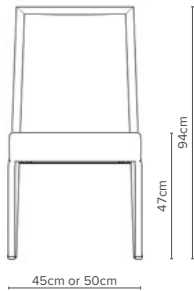

— Sidechair

— Armchair
(Suffix A)
Width add 13cm
Weight add 0.9kg

— Hand hold
(Suffix H)

— Back Décor
(Suffix BD)

— 11/1
Width 50cm
Depth 62cm
Weight 8.4kg

— 11/11
Width 45cm
Depth 62cm
Weight 7.8kg

Stacks up to 6 high

— 11/3
Width 50cm
Depth 62cm
Weight 8.8kg

— 11/13
Width 45cm
Depth 62cm
Weight 7.7kg

Stacks up to 6 high

— 11/4
Width 50cm
Depth 62.5cm
Weight 7.7kg

— 11/14
Width 45cm
Depth 62.5cm
Weight 7.2kg

Stacks up to 6 high

— Key Features

- ✦ 3 different back shapes
- ✦ Available in 45cm and 50cm width
- ✦ Contemporary asymmetrical aluminium extrusion
- ✦ Seat stacking
- ✦ Waterfall seat foam
- ✦ Available in a range of solid finishes