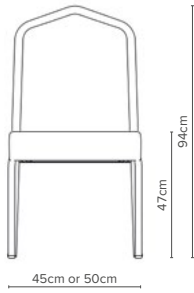

— Sidechair

— Armchair
(Suffix A)
Width add 13cm
Weight add 0.9kg

— Hand hold
(Suffix H)

— Back Décor
(Suffix BD)

— 11/1
Width 50cm
Depth 62cm
Weight 8.4kg

— 11/11
Width 45cm
Depth 62cm
Weight 7.8kg

Stacks up to 6 high

— 11/3
Width 50cm
Depth 62cm
Weight 8.8kg

— 11/13
Width 45cm
Depth 62cm
Weight 7.7kg

Stacks up to 6 high

— 11/4
Width 50cm
Depth 62.5cm
Weight 7.7kg

— 11/14
Width 45cm
Depth 62.5cm
Weight 7.2kg

Stacks up to 6 high

— Key Features

- ✦ 3 different back shapes
- ✦ Available in 45cm and 50cm width
- ✦ Contemporary asymmetrical aluminium extrusion
- ✦ Seat stacking
- ✦ Waterfall seat foam
- ✦ Available in a range of solid finishes