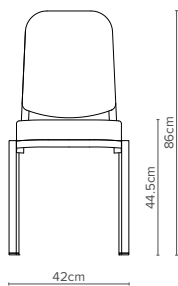

Turini

Image courtesy of Radisson Park Inn Pribaltiyskaya – Russia

Turini is a true timeless classic

The 'Original' Turini has stood the test of time, its classic styling comes with a waterfall seat and at 42cm wide, it is designed to maximise space. Options include involute tubular frame and a wider 45cm seat.

— 18/1
Depth 58cm
Weight 4.8kg
Stacks up to 10 high

— 18/4
Depth 58cm
Weight 4.6kg
Stacks up to 10 high

— 18/2
Depth 58cm
Weight 4.6kg
Stacks up to 10 high

— 18/7
Depth 58cm
Weight 4.6kg
Stacks up to 10 high

— 18/3
Depth 58cm
Weight 4.7kg
Stacks up to 10 high

— 18/11
Depth 58cm
Weight 4.9kg
Stacks up to 10 high

— Key Features

- ↳ Waterfall seat cushion
- ↳ Square extrusion in lightweight aluminium
- ↳ Discreet clear stack buttons
- ↳ Black plastic feet
- ↳ Frame stacking
- ↳ Range of solid finishes available

— Options

- ↳ Classic arms (suffix A)
- ↳ A range of brush finishes available
- ↳ 45cm width available with Comfort seat (suffix X)
- ↳ Involute extrusion available

— Accessories

- ↳ Retractable linking with optional numbering
- ↳ Detachable tablet
- ↳ Plastic linking available in gold, silver and black