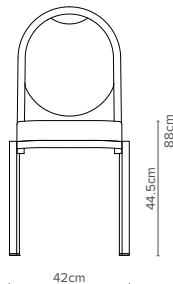

Turini

Image courtesy of Radisson Park Inn Pribaltiyskaya – Russia

Turini is a true timeless classic

The 'Original' Turini has stood the test of time, its classic styling comes with a waterfall seat and at 42cm wide, it is designed to maximise space. Options include involute tubular frame and a wider 45cm seat.

— 18/1
Depth 58cm
Weight 4.8kg
Stacks up to 10 high

— 18/4
Depth 58cm
Weight 4.6kg
Stacks up to 10 high

— 18/2
Depth 58cm
Weight 4.6kg
Stacks up to 10 high

— 18/7
Depth 58cm
Weight 4.6kg
Stacks up to 10 high

— 18/3
Depth 58cm
Weight 4.7kg
Stacks up to 10 high

— 18/11
Depth 58cm
Weight 4.9kg
Stacks up to 10 high

— Key Features

- ↳ Waterfall seat cushion
- ↳ Square extrusion in lightweight aluminium
- ↳ Discreet clear stack buttons
- ↳ Black plastic feet
- ↳ Frame stacking
- ↳ Range of solid finishes available

— Options

- ↳ Classic arms (suffix A)
- ↳ A range of brush finishes available
- ↳ 45cm width available with Comfort seat (suffix X)
- ↳ Involute extrusion available

— Accessories

- ↳ Retractable linking with optional numbering
- ↳ Detachable tablet
- ↳ Plastic linking available in gold, silver and black