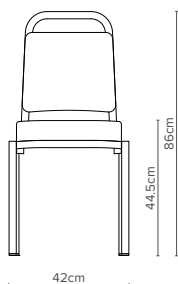

Turini

Image courtesy of Radisson Park Inn Pribaltiyskaya – Russia

Turini is a true timeless classic

The 'Original' Turini has stood the test of time, its classic styling comes with a waterfall seat and at 42cm wide, it is designed to maximise space. Options include involute tubular frame and a wider 45cm seat.

— 18/1
Depth 58cm
Weight 4.8kg
Stacks up to 10 high

— 18/4
Depth 58cm
Weight 4.6kg
Stacks up to 10 high

— 18/2
Depth 58cm
Weight 4.6kg
Stacks up to 10 high

— 18/7
Depth 58cm
Weight 4.6kg
Stacks up to 10 high

— 18/3
Depth 58cm
Weight 4.7kg
Stacks up to 10 high

— 18/11
Depth 58cm
Weight 4.9kg
Stacks up to 10 high

— Key Features

- ↳ Waterfall seat cushion
- ↳ Square extrusion in lightweight aluminium
- ↳ Discreet clear stack buttons
- ↳ Black plastic feet
- ↳ Frame stacking
- ↳ Range of solid finishes available

— Options

- ↳ Classic arms (suffix A)
- ↳ A range of brush finishes available
- ↳ 45cm width available with Comfort seat (suffix X)
- ↳ Involute extrusion available

— Accessories

- ↳ Retractable linking with optional numbering
- ↳ Detachable tablet
- ↳ Plastic linking available in gold, silver and black