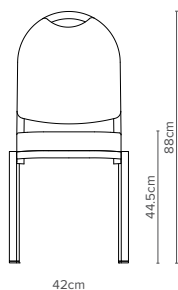

Turini

Image courtesy of Radisson Park Inn Pribaltiyskaya – Russia

Turini is a true timeless classic

The 'Original' Turini has stood the test of time, its classic styling comes with a waterfall seat and at 42cm wide, it is designed to maximise space. Options include involute tubular frame and a wider 45cm seat.

— 18/1
Depth 58cm
Weight 4.8kg
Stacks up to 10 high

— 18/4
Depth 58cm
Weight 4.6kg
Stacks up to 10 high

— 18/2
Depth 58cm
Weight 4.6kg
Stacks up to 10 high

— 18/7
Depth 58cm
Weight 4.6kg
Stacks up to 10 high

— 18/3
Depth 58cm
Weight 4.7kg
Stacks up to 10 high

— 18/11
Depth 58cm
Weight 4.9kg
Stacks up to 10 high

— Key Features

- ↳ Waterfall seat cushion
- ↳ Square extrusion in lightweight aluminium
- ↳ Discreet clear stack buttons
- ↳ Black plastic feet
- ↳ Frame stacking
- ↳ Range of solid finishes available

— Options

- ↳ Classic arms (suffix A)
- ↳ A range of brush finishes available
- ↳ 45cm width available with Comfort seat (suffix X)
- ↳ Involute extrusion available

— Accessories

- ↳ Retractable linking with optional numbering
- ↳ Detachable tablet
- ↳ Plastic linking available in gold, silver and black