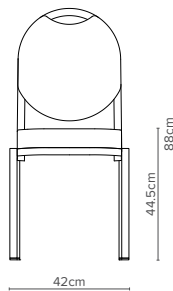

Turini

Image courtesy of Radisson Park Inn Pribaltiyskaya – Russia

Turini is a true timeless classic

The 'Original' Turini has stood the test of time, its classic styling comes with a waterfall seat and at 42cm wide, it is designed to maximise space. Options include involute tubular frame and a wider 45cm seat.

— 18/1
Depth 58cm
Weight 4.8kg
Stacks up to 10 high

— 18/4
Depth 58cm
Weight 4.6kg
Stacks up to 10 high

— 18/2
Depth 58cm
Weight 4.6kg
Stacks up to 10 high

— 18/7
Depth 58cm
Weight 4.6kg
Stacks up to 10 high

— 18/3
Depth 58cm
Weight 4.7kg
Stacks up to 10 high

— 18/11
Depth 58cm
Weight 4.9kg
Stacks up to 10 high

— Key Features

- ↳ Waterfall seat cushion
- ↳ Square extrusion in lightweight aluminium
- ↳ Discreet clear stack buttons
- ↳ Black plastic feet
- ↳ Frame stacking
- ↳ Range of solid finishes available

— Options

- ↳ Classic arms (suffix A)
- ↳ A range of brush finishes available
- ↳ 45cm width available with Comfort seat (suffix X)
- ↳ Involute extrusion available

— Accessories

- ↳ Retractable linking with optional numbering
- ↳ Detachable tablet
- ↳ Plastic linking available in gold, silver and black