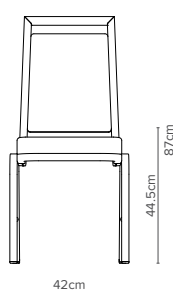

— 18/1
Depth 58cm
Weight 4.8kg
Stacks up to 10 high

— 18/4
Depth 58cm
Weight 4.6kg
Stacks up to 10 high

— 18/2
Depth 58cm
Weight 4.6kg
Stacks up to 10 high

— 18/7
Depth 58cm
Weight 4.6kg
Stacks up to 10 high

— 18/3
Depth 58cm
Weight 4.7kg
Stacks up to 10 high

— 18/11
Depth 58cm
Weight 4.9kg
Stacks up to 10 high

— Key Features

- ↳ Waterfall seat cushion
- ↳ Square extrusion in lightweight aluminium
- ↳ Discreet clear stack buttons
- ↳ Black plastic feet
- ↳ Frame stacking
- ↳ Range of solid finishes available

— Options

- ↳ Classic arms (suffix A)
- ↳ A range of brush finishes available
- ↳ 45cm width available with Comfort seat (suffix X)
- ↳ Involute extrusion available

— Accessories

- ↳ Retractable linking with optional numbering
- ↳ Detachable tablet
- ↳ Plastic linking available in gold, silver and black