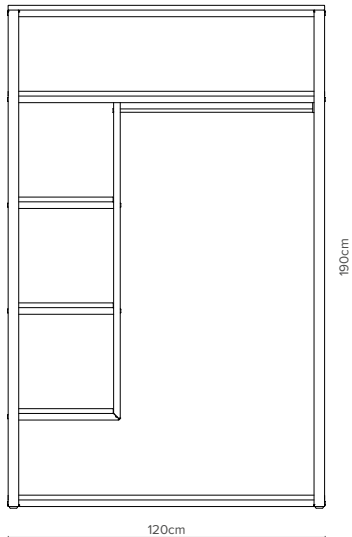

— Line  
Wardrobe 120W  
Depth 55cm  
Supplied fully assembled  
— OCL.W1255  
Supplied kit form assembly required  
— OCL.W1255KD

### — Options

- Choice of 4 decor boards (MFC) with ABS edge to match
- Any Burgess Solid or Architectural frame finish
- Wardrobe supplied either assembled or in kit form
- Custom sizes on request

— Line  
Wardrobe 90W  
Depth 55cm  
Supplied fully assembled  
— OCL.W9055  
Supplied kit form assembly required  
— OCL.W9055KD

— Side  
Table Round  
OCL.S40C

— Coffee  
Table Round  
OCL.C40C

— Side  
Table Square  
Depth 32.5cm  
OCL.S325SQ

— Coffee  
Table Square  
Depth 32.5cm  
OCL.C325SQ

— Desk  
Depth 55cm  
OCL.D1255