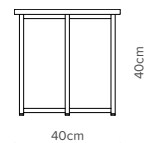

### — Options

- Choice of 4 decor boards (MFC) with ABS edge to match
- Any Burgess Solid or Architectural frame finish
- Wardrobe supplied either assembled or in kit form
- Custom sizes on request

— Line  
Wardrobe 90W  
Depth 55cm  
Supplied fully assembled  
— OCL.W9055  
Supplied kit form assembly required  
— OCL.W9055KD

— Side  
Table Round  
OCL.S40C

— Coffee  
Table Round  
OCL.C40C

— Side  
Table Square  
Depth 32.5cm  
OCL.S325SQ

— Coffee  
Table Square  
Depth 32.5cm  
OCL.C325SQ

— Desk  
Depth 55cm  
OCL.D1255