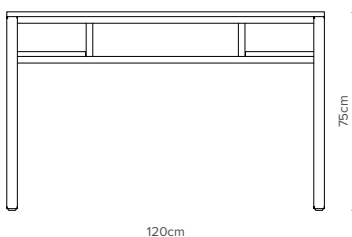

— Line  
Wardrobe 120W  
Depth 55cm  
Supplied fully assembled  
— OCL.W1255  
Supplied kit form assembly required  
— OCL.W1255KD

### — Options

- Choice of 4 decor boards (MFC) with ABS edge to match
- Any Burgess Solid or Architectural frame finish
- Wardrobe supplied either assembled or in kit form
- Custom sizes on request

— Line  
Wardrobe 90W  
Depth 55cm  
Supplied fully assembled  
— OCL.W9055  
Supplied kit form assembly required  
— OCL.W9055KD

— Side  
Table Round  
OCL.S40C

— Coffee  
Table Round  
OCL.C40C

— Side  
Table Square  
Depth 32.5cm  
OCL.S325SQ

— Coffee  
Table Square  
Depth 32.5cm  
OCL.C325SQ

— Desk  
Depth 55cm  
OCL.D1255