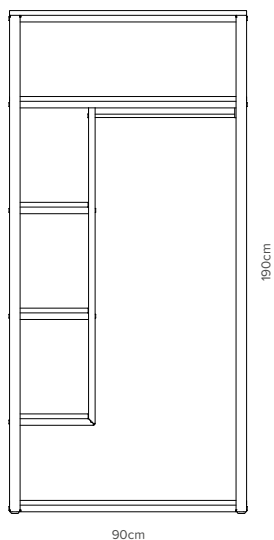

— Line  
Wardrobe 120W  
Depth 55cm  
Supplied fully assembled  
— OCL.W1255  
Supplied kit form assembly required  
— OCL.W1255KD

### — Key Features

- Wardrobe - clothes rail & several shelves for storage
- Reduced surfaces for less cleaning and easy access
- Durable steel framework

### — Options

- Choice of 4 decor boards (MFC) with ABS edge to match
- Any Burgess Solid or Architectural frame finish
- Wardrobe supplied either assembled or in kit form
- Custom sizes on request

— Line  
Wardrobe 90W  
Depth 55cm  
Supplied fully assembled  
— OCL.W9055  
Supplied kit form assembly required  
— OCL.W9055KD

— Side  
Table Round  
OCL.S40C

— Coffee  
Table Round  
OCL.C40C

— Side  
Table Square  
Depth 32.5cm  
OCL.S325SQ

— Coffee  
Table Square  
Depth 32.5cm  
OCL.C325SQ

— Desk  
Depth 55cm  
OCL.D1255