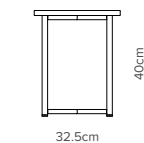

### — Options

- Choice of 4 decor boards (MFC) with ABS edge to match
- Any Burgess Solid or Architectural frame finish
- Wardrobe supplied either assembled or in kit form
- Custom sizes on request

— Line  
Wardrobe 90W  
Depth 55cm  
Supplied fully assembled  
— OCL.W9055  
Supplied kit form assembly required  
— OCL.W9055KD

— Side  
Table Round  
OCL.S40C

— Coffee  
Table Round  
OCL.C40C

— Side  
Table Square  
Depth 32.5cm  
OCL.S325SQ

— Coffee  
Table Square  
Depth 32.5cm  
OCL.C325SQ

— Desk  
Depth 55cm  
OCL.D1255