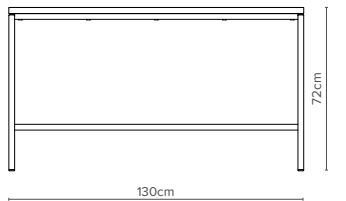

— Rectangle NST1575

Depth 75cm

— Rectangle
Glass Top NSTG1575

Depth 75cm

— Square NST7575

Depth 75cm

— Rectangle NST1470

Depth 70cm

— Rectangle
Glass Top NSTG1470

Depth 70cm

— Square NST7070

Depth 70cm

— Rectangle NST1365

Depth 65cm

— Rectangle
Glass Top NST1365

Depth 65cm

— Square NST6565

Depth 65cm

— Nesting tables and elevation stands

Table range lets you nest them together for a clean storage. Elevation stands allow different display options.

— Key Features

- ↳ 3 different heights for nesting together (set of 3)
- ↳ 2mm ABS edge to match