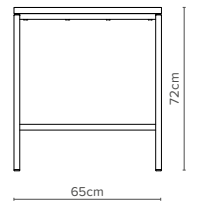

— Rectangle NST1575

Depth 75cm

— Rectangle
Glass Top NSTG1575

Depth 75cm

— Square NST7575

Depth 75cm

— Rectangle NST1470

Depth 70cm

— Rectangle
Glass Top NSTG1470

Depth 70cm

— Square NST7070

Depth 70cm

— Rectangle NST1365

Depth 65cm

— Rectangle
Glass Top NST1365

Depth 65cm

— Square NST6565

Depth 65cm

— Nesting tables and elevation stands

Table range lets you nest them together for a clean storage. Elevation stands allow different display options.

— Key Features

- ↳ 3 different heights for nesting together (set of 3)
- ↳ 2mm ABS edge to match