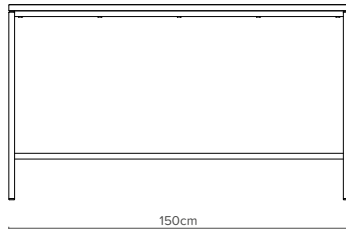

Nestr

Create a striking display that's perfect for your space

Nestr is a range of presentation tables ideal for use with buffets, displays and more. 3 height options seamlessly nest together to reduce storage footprint, and with rectangle and square shapes, you get flexibility on layout design.

— Rectangle NST1575

Depth 75cm

— Rectangle
Glass Top NSTG1575

Depth 75cm

— Square NST7575

Depth 75cm

— Rectangle NST1470

Depth 70cm

— Square NST6565

Depth 65cm

— Nesting tables and elevation stands

Table range lets you nest them together for a clean storage. Elevation stands allow different display options.

— Key Features

- ↳ 3 different heights for nesting together (set of 3)
- ↳ 2mm ABS edge to match