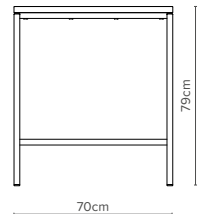

— Rectangle NST1575

Depth 75cm

— Rectangle
Glass Top NSTG1575

Depth 75cm

— Square NST7575

Depth 75cm

— Rectangle NST1470

Depth 70cm

— Rectangle
Glass Top NSTG1470

Depth 70cm

— Square NST7070

Depth 70cm

— Rectangle NST1365

Depth 65cm

— Rectangle
Glass Top NST1365

Depth 65cm

— Square NST6565

Depth 65cm

— Nesting tables and elevation stands

Table range lets you nest them together for a clean storage. Elevation stands allow different display options.

— Key Features

- ↳ 3 different heights for nesting together (set of 3)
- ↳ 2mm ABS edge to match