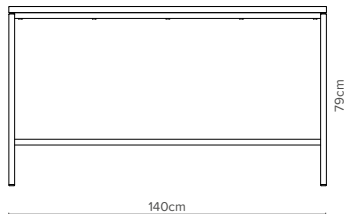

— Rectangle NST1575

Depth 75cm

— Rectangle
Glass Top NSTG1575

Depth 75cm

— Square NST7575

Depth 75cm

— Rectangle NST1470

Depth 70cm

— Rectangle
Glass Top NSTG1470

Depth 70cm

— Square NST7070

Depth 70cm

— Rectangle NST1365

Depth 65cm

— Rectangle
Glass Top NST1365

Depth 65cm

— Square NST6565

Depth 65cm

— Nesting tables and elevation stands

Table range lets you nest them together for a clean storage. Elevation stands allow different display options.

— Key Features

- ↳ 3 different heights for nesting together (set of 3)
- ↳ 2mm ABS edge to match