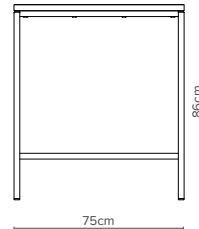

— Rectangle NST1575

Depth 75cm

— Rectangle
Glass Top NSTG1575

Depth 75cm

— Square NST7575

Depth 75cm

— Rectangle NST1470

Depth 70cm

— Rectangle
Glass Top NSTG1470

Depth 70cm

— Square NST7070

Depth 70cm

— Rectangle NST1365

Depth 65cm

— Rectangle
Glass Top NST1365

Depth 65cm

— Square NST6565

Depth 65cm

— Nesting tables and elevation stands

Table range lets you nest them together for a clean storage. Elevation stands allow different display options.

— Key Features

- ↳ 3 different heights for nesting together (set of 3)
- ↳ 2mm ABS edge to match