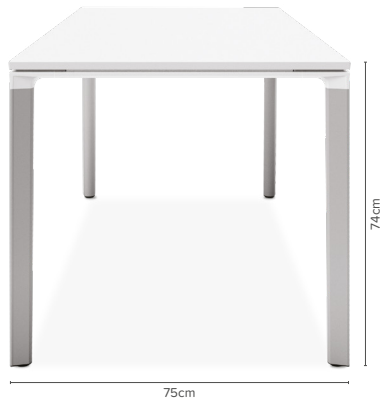

# Meet-U<sup>®</sup>

The Meet-U<sup>®</sup> meeting table system includes innovative features to allow for agile working and modern technology.

Designed with the user in mind, a variety of top shapes including rectangles, squares, triangles and quadrants link together to form the perfect layout for any meeting room environment.

### — Rectangle

Model No. Size

MTU 11	120x60cm
MTU 12	150x60cm
MTU 13	180x60cm
MTU 21	120x75cm
MTU 22	150x75cm
MTU 23	180x75cm
MTU 31	120x90cm
MTU 32	150x90cm
MTU 33	180x90cm

### — Key Features

- ⚡ A multi-function clip can be used to secure and support a modesty panel, link tables together and support power cables as a 'cable tidy' (unavailable with the round table top)
- ⚡ Adjustable feet up to 25mm

### — Options

- ⚡ Modesty panels are available for the front and side of the table
- ⚡ Castors (2 per table) can be fitted allowing for easy movement
- ⚡ Anodised or powder coated leg
- ⚡ Cable Port – 80mm diameter port can be fitted centred to long edge
- ⚡ Power module available to suit different countries' requirements