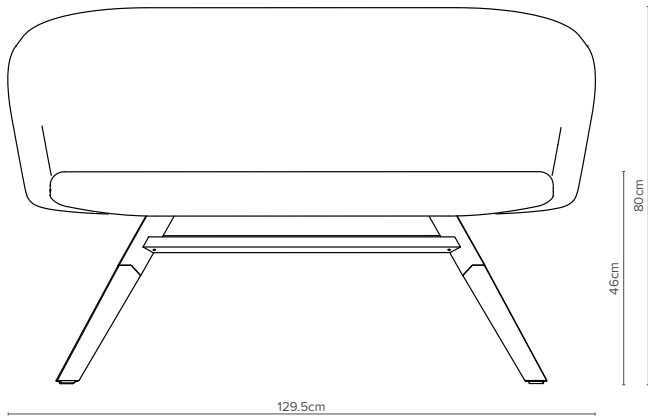

 **burgess**
furniture

Junea Sofa

Double the Junea, double the comfort

An extension – quite literally – of our coveted Junea range, the Junea Sofa brings double the style for your guests.

Designed by Peter Roth, this elegant 2-seater pairs seamlessly with any of our Junea single seats. Create comfortable lobby areas or make a statement with a standalone piece in a bedroom or breakout area.

Available in both high and low back, the Junea Sofa gives you the option to design a space your guests will love.

Stunning timber legs, a striking underframe and a wide range of Burgess fabrics allow Junea Sofa to be customised to suit your aesthetic.

— 10/4
Depth 61cm
Weight 18.2 kg

— 10/14
Depth 69cm
Weight 19.2 kg

— Key Features

- ✦ High back or Low back
- ✦ Extremely comfortable
- ✦ Compact design
- ✦ Timber legs
- ✦ Base frame powder coated

— Options