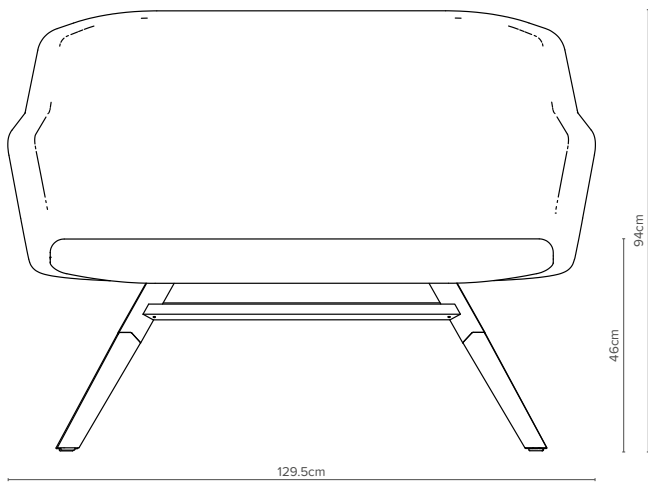

 **burgess**
furniture

Junea Sofa

Double the Junea, double the comfort

An extension – quite literally – of our coveted Junea range, the Junea Sofa brings double the style for your guests.

Designed by Peter Roth, this elegant 2-seater pairs seamlessly with any of our Junea single seats. Create comfortable lobby areas or make a statement with a standalone piece in a bedroom or breakout area.

Available in both high and low back, the Junea Sofa gives you the option to design a space your guests will love.

Stunning timber legs, a striking underframe and a wide range of Burgess fabrics allow Junea Sofa to be customised to suit your aesthetic.

— 10/4
Depth 61cm
Weight 18.2 kg

— 10/14
Depth 69cm
Weight 19.2 kg

— Key Features

- ✦ High back or Low back
- ✦ Extremely comfortable
- ✦ Compact design
- ✦ Timber legs
- ✦ Base frame powder coated

— Options