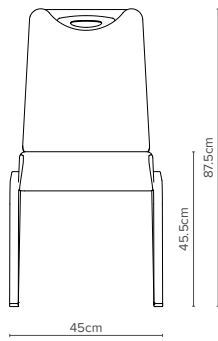

— 09/1H
 Depth 59cm
 Weight 6.1 kg
 Stacks up to 10 high

— Key Features

- ⚡ Bespoke die-cast handle
- ⚡ Wedge seat for maximum comfort
- ⚡ Lightweight aluminium frame
- ⚡ Discreet clear stacking buttons
- ⚡ Clear plastic feet
- ⚡ Frame stacking

— Accessories

- ⚡ Retractable linking and numbering
- ⚡ Detachable front leg mounted writing tablet

— 09/3H
 Depth 59cm
 Weight 6.3 kg
 Stacks up to 10 high

— 09/5H
 Depth 59cm
 Weight 6.3 kg
 Stacks up to 10 high