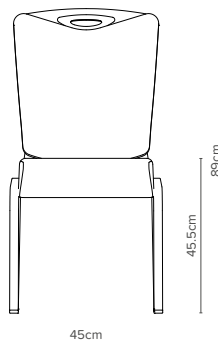

— 09/1H
 Depth 59cm
 Weight 6.1 kg
 Stacks up to 10 high

— Key Features

- ⚡ Bespoke die-cast handle
- ⚡ Wedge seat for maximum comfort
- ⚡ Lightweight aluminium frame
- ⚡ Discreet clear stacking buttons
- ⚡ Clear plastic feet
- ⚡ Frame stacking

— Accessories

- ⚡ Retractable linking and numbering
- ⚡ Detachable front leg mounted writing tablet

— 09/3H
 Depth 59cm
 Weight 6.3 kg
 Stacks up to 10 high

— 09/5H
 Depth 59cm
 Weight 6.3 kg
 Stacks up to 10 high