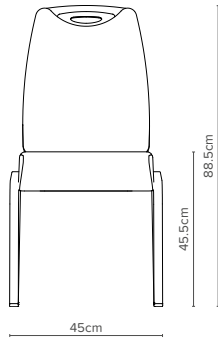

— 09/1H
 Depth 59cm
 Weight 6.1 kg
 Stacks up to 10 high

— Key Features

- ⚡ Bespoke die-cast handle
- ⚡ Wedge seat for maximum comfort
- ⚡ Lightweight aluminium frame
- ⚡ Discreet clear stacking buttons
- ⚡ Clear plastic feet
- ⚡ Frame stacking

— Accessories

- ⚡ Retractable linking and numbering
- ⚡ Detachable front leg mounted writing tablet

— 09/3H
 Depth 59cm
 Weight 6.3 kg
 Stacks up to 10 high

— 09/5H
 Depth 59cm
 Weight 6.3 kg
 Stacks up to 10 high