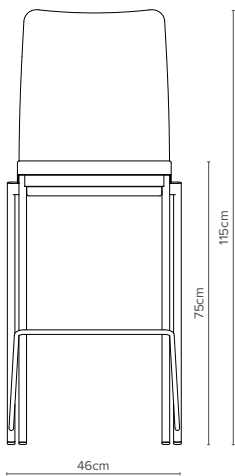

## Elevate your seating to new heights of style

An exciting addition to the Evosa range, the Evosa High Stool adds height and sophistication to your space. Available with a high or low back, its minimalistic design is finished in striking chrome as standard, but the option of any solid paint colour or trend-led industrial finish gives you flexibility to match your aesthetic.

The Evosa High Stool's upholstered, stitch-ribbed seat gives a modern look, whilst the slim steel frame retains integral strength, giving you peace of mind that it will stand the test of time.

Pair with our Trans-Pose® table for a stylish break out space, or mix and match with the Evosa range and low tables to add visual interest and multiple zones in casual work areas.

Featuring the Evosa High Stool 08/12H High Back Upholstered with the Trans-Pose® MDS.51 High Table and SmartRocks®

— 08/12H High Back Upholstered  
Depth 61cm  
Weight 9.3 kg  
Stacks up to 6 high

— 08/12L Low Back Upholstered  
Depth 61cm  
Weight 8.9 kg  
Stacks up to 6 high

— Key Features

- ↳ Seat stacking up to 6 high

— Options

- ↳ Low and high back
- ↳ Chrome as standard, solid paints & Industrial finish optional
- ↳ Ribbed seat

**Burgess Furniture Ltd**

Hanworth Trading Estate, Feltham, Middlesex TW13 6EH UK