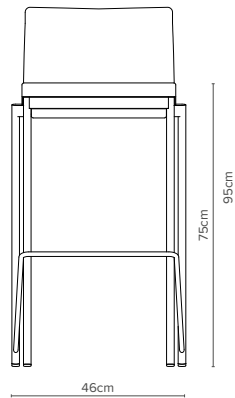

The Evosa High Stool's upholstered, stitch-ribbed seat gives a modern look, whilst the slim steel frame retains integral strength, giving you peace of mind that it will stand the test of time.

Pair with our Trans-Pose® table for a stylish break out space, or mix and match with the Evosa range and low tables to add visual interest and multiple zones in casual work areas.

Featuring the Evosa High Stool 08/12H High Back Upholstered with the Trans-Pose® MDS.51 High Table and SmartRocks®

— 08/12H High Back Upholstered  
Depth 61cm  
Weight 9.3 kg  
Stacks up to 6 high

— 08/12L Low Back Upholstered  
Depth 61cm  
Weight 8.9 kg  
Stacks up to 6 high