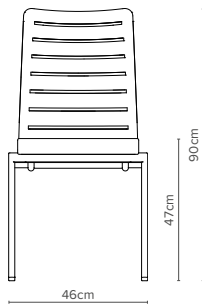

burgess
furniture

Evosa Congress

Image courtesy of Hilton Amsterdam Airport Schiphol

Evosa Congress, an impeccable choice for the most prestigious of venues

The slender, chrome plated steel frame featured in this range makes the Evosa Congress a stylish choice for your space. Available in three model designs, as well as optional, additional arms, this range includes our innovative stacking buffers, allowing you to store them up to 10 high whilst protecting the high shine of the frame. Elevate your space with the Evosa Congress, a new high in outstanding design and quality.

— 08/3

Depth 58.5cm
Weight 5.8 kg
Stacks up to 10 high

— 08/3A

Depth 58.5cm
Weight 7.3 kg
Stacks up to 10 high

— 08/4

Depth 60.5cm
Weight 6.2 kg
Stacks up to 10 high

— 08/4A

Depth 60.5cm
Weight 8.1 kg
Stacks up to 10 high

— 08/5

Depth 58cm
Weight 6.9 kg
Stacks up to 10 high

— 08/5A

Depth 58cm
Weight 8.4 kg
Stacks up to 10 high

— Key Features

- 🔗 Elegant corner detail
- 🔗 Upholstered waterfall seat with built-in webbing for comfort
- 🔗 Chrome plated mild steel frame
- 🔗 Choice of upholstered back or innovative knitted mesh fabric
- 🔗 Front stack buffer innovation, 'hooks' over frame of chair below for positive frame stacking