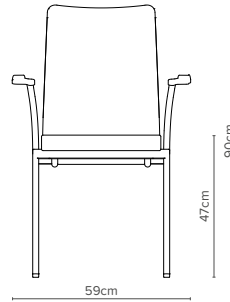

— 08/3

Depth 58.5cm
Weight 5.8 kg
Stacks up to 10 high

— 08/3A

Depth 58.5cm
Weight 7.3 kg
Stacks up to 10 high

— 08/4

Depth 60.5cm
Weight 6.2 kg
Stacks up to 10 high

— 08/4A

Depth 60.5cm
Weight 8.1 kg
Stacks up to 10 high

— 08/5

Depth 58cm
Weight 6.9 kg
Stacks up to 10 high

— 08/5A

Depth 58cm
Weight 8.4 kg
Stacks up to 10 high

— Key Features

- 🔗 Elegant corner detail
- 🔗 Upholstered waterfall seat with built-in webbing for comfort
- 🔗 Chrome plated mild steel frame
- 🔗 Choice of upholstered back or innovative knitted mesh fabric
- 🔗 Front stack buffer innovation, 'hooks' over frame of chair below for positive frame stacking