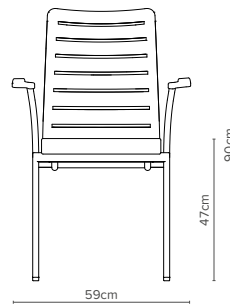

burgess
furniture

Evosa Congress

Image courtesy of Hilton Amsterdam Airport Schiphol

Evosa Congress, an impeccable choice for the most prestigious of venues

The slender, chrome plated steel frame featured in this range makes the Evosa Congress a stylish choice for your space. Available in three model designs, as well as optional, additional arms, this range includes our innovative stacking buffers, allowing you to store them up to 10 high whilst protecting the high shine of the frame. Elevate your space with the Evosa Congress, a new high in outstanding design and quality.

— 08/3

Depth 58.5cm
Weight 5.8 kg
Stacks up to 10 high

— 08/3A

Depth 58.5cm
Weight 7.3 kg
Stacks up to 10 high

— 08/4

Depth 60.5cm
Weight 6.2 kg
Stacks up to 10 high

— 08/4A

Depth 60.5cm
Weight 8.1 kg
Stacks up to 10 high

— 08/5

Depth 58cm
Weight 6.9 kg
Stacks up to 10 high

— 08/5A

Depth 58cm
Weight 8.4 kg
Stacks up to 10 high

— Key Features

- 🔗 Elegant corner detail
- 🔗 Upholstered waterfall seat with built-in webbing for comfort
- 🔗 Chrome plated mild steel frame
- 🔗 Choice of upholstered back or innovative knitted mesh fabric
- 🔗 Front stack buffer innovation, 'hooks' over frame of chair below for positive frame stacking