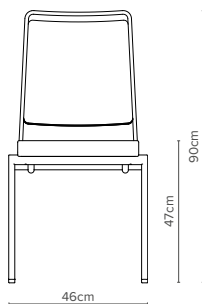

— 08/3

Depth 58.5cm
Weight 5.8 kg
Stacks up to 10 high

— 08/3A

Depth 58.5cm
Weight 7.3 kg
Stacks up to 10 high

— 08/4

Depth 60.5cm
Weight 6.2 kg
Stacks up to 10 high

— 08/4A

Depth 60.5cm
Weight 8.1 kg
Stacks up to 10 high

— 08/5

Depth 58cm
Weight 6.9 kg
Stacks up to 10 high

— 08/5A

Depth 58cm
Weight 8.4 kg
Stacks up to 10 high

— Key Features

- 🔗 Elegant corner detail
- 🔗 Upholstered waterfall seat with built-in webbing for comfort
- 🔗 Chrome plated mild steel frame
- 🔗 Choice of upholstered back or innovative knitted mesh fabric
- 🔗 Front stack buffer innovation, 'hooks' over frame of chair below for positive frame stacking