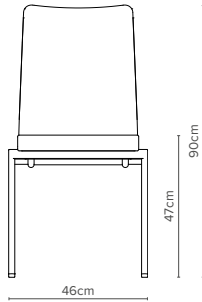

burgess
furniture

Evosa Congress

Image courtesy of Hilton Amsterdam Airport Schiphol

Evosa Congress, an impeccable choice for the most prestigious of venues

The slender, chrome plated steel frame featured in this range makes the Evosa Congress a stylish choice for your space. Available in three model designs, as well as optional, additional arms, this range includes our innovative stacking buffers, allowing you to store them up to 10 high whilst protecting the high shine of the frame. Elevate your space with the Evosa Congress, a new high in outstanding design and quality.

— 08/3

Depth 58.5cm
Weight 5.8 kg
Stacks up to 10 high

— 08/3A

Depth 58.5cm
Weight 7.3 kg
Stacks up to 10 high

— 08/4

Depth 60.5cm
Weight 6.2 kg
Stacks up to 10 high

— 08/4A

Depth 60.5cm
Weight 8.1 kg
Stacks up to 10 high

— 08/5

Depth 58cm
Weight 6.9 kg
Stacks up to 10 high

— 08/5A

Depth 58cm
Weight 8.4 kg
Stacks up to 10 high

— Key Features

- 🔗 Elegant corner detail
- 🔗 Upholstered waterfall seat with built-in webbing for comfort
- 🔗 Chrome plated mild steel frame
- 🔗 Choice of upholstered back or innovative knitted mesh fabric
- 🔗 Front stack buffer innovation, 'hooks' over frame of chair below for positive frame stacking