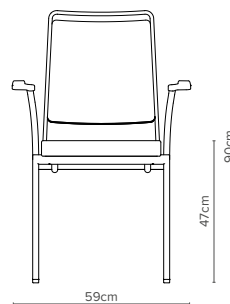

— 08/3

Depth 58.5cm
Weight 5.8 kg
Stacks up to 10 high

— 08/3A

Depth 58.5cm
Weight 7.3 kg
Stacks up to 10 high

— 08/4

Depth 60.5cm
Weight 6.2 kg
Stacks up to 10 high

— 08/4A

Depth 60.5cm
Weight 8.1 kg
Stacks up to 10 high

— 08/5

Depth 58cm
Weight 6.9 kg
Stacks up to 10 high

— 08/5A

Depth 58cm
Weight 8.4 kg
Stacks up to 10 high

— Key Features

- 🔗 Elegant corner detail
- 🔗 Upholstered waterfall seat with built-in webbing for comfort
- 🔗 Chrome plated mild steel frame
- 🔗 Choice of upholstered back or innovative knitted mesh fabric
- 🔗 Front stack buffer innovation, 'hooks' over frame of chair below for positive frame stacking