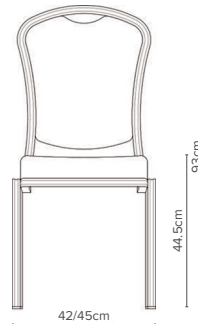

The range incorporates the Allday™ Comfort Plus seat cushion and a standard width of 45cm or space-saver width of 42cm. All models are available with arms and can be stacked 10 high.

A wide variety of finishes is offered and fabrics can be selected from the Burgess collection or specified by the customer.

— 58/1
Depth 59cm
Weight 5.5kg
Stacks up
to 10 high

— 58/3
Depth 59cm
Weight 5.4kg
Stacks up
to 10 high

— 58/2
Depth 59cm
Weight 5.4kg
Stacks up
to 10 high

— 58/4
Depth 59cm
Weight 5.4kg
Stacks up
to 10 high

— Accessories

- ↳ The space-saver width of 42cm
- ↳ Plastic linking available in gold, silver and black
- ↳ Retractable linking with optional numbering
- ↳ Detachable front leg mounted writing tablet

Strength test to
BS4875 (2001) Part 1 Level 5
Stability Test to
BS7945 (1999)
Report No: 039s/97/A & 310s/94