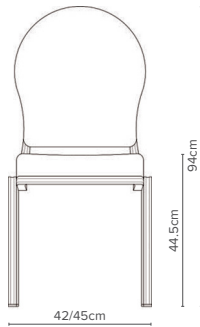

The range incorporates the Allday™ Comfort Plus seat cushion and a standard width of 45cm or space-saver width of 42cm. All models are available with arms and can be stacked 10 high.

A wide variety of finishes is offered and fabrics can be selected from the Burgess collection or specified by the customer.

— 58/1
Depth 59cm
Weight 5.5kg
Stacks up
to 10 high

— 58/3
Depth 59cm
Weight 5.4kg
Stacks up
to 10 high

— 58/2
Depth 59cm
Weight 5.4kg
Stacks up
to 10 high

— 58/4
Depth 59cm
Weight 5.4kg
Stacks up
to 10 high

— Accessories

- ↳ The space-saver width of 42cm
- ↳ Plastic linking available in gold, silver and black
- ↳ Retractable linking with optional numbering
- ↳ Detachable front leg mounted writing tablet

Strength test to
BS4875 (2001) Part 1 Level 5
Stability Test to
BS7945 (1999)
Report No: 039s/97/A & 310s/94