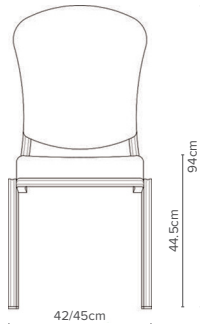

The range incorporates the Allday™ Comfort Plus seat cushion and a standard width of 45cm or space-saver width of 42cm. All models are available with arms and can be stacked 10 high.

A wide variety of finishes is offered and fabrics can be selected from the Burgess collection or specified by the customer.

— 58/1
Depth 59cm
Weight 5.5kg
Stacks up
to 10 high

— 58/3
Depth 59cm
Weight 5.4kg
Stacks up
to 10 high

— 58/2
Depth 59cm
Weight 5.4kg
Stacks up
to 10 high

— 58/4
Depth 59cm
Weight 5.4kg
Stacks up
to 10 high

— Accessories

- ↳ The space-saver width of 42cm
- ↳ Plastic linking available in gold, silver and black
- ↳ Retractable linking with optional numbering
- ↳ Detachable front leg mounted writing tablet

Strength test to
BS4875 (2001) Part 1 Level 5
Stability Test to
BS7945 (1999)
Report No: 039s/97/A & 310s/94