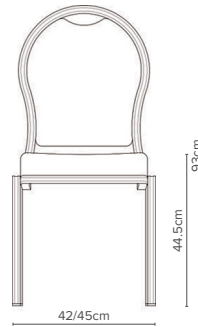

Cello

Image courtesy of Polis Thessaloniki Convention Centre – Garden Ballroom I – Greece

This distinctive collection features our original fluted aluminium extrusion which accentuates the elegant lines of the chairs

The range incorporates the Allday™ Comfort Plus seat cushion and a standard width of 45cm or space-saver width of 42cm. All models are available with arms and can be stacked 10 high.

A wide variety of finishes is offered and fabrics can be selected from the Burgess collection or specified by the customer.

— 58/1
Depth 59cm
Weight 5.5kg
Stacks up
to 10 high

— 58/3
Depth 59cm
Weight 5.4kg
Stacks up
to 10 high

— 58/2
Depth 59cm
Weight 5.4kg
Stacks up
to 10 high

— 58/4
Depth 59cm
Weight 5.4kg
Stacks up
to 10 high

— Accessories

- ↳ The space-saver width of 42cm
- ↳ Plastic linking available in gold, silver and black
- ↳ Retractable linking with optional numbering
- ↳ Detachable front leg mounted writing tablet

Strength test to
BS4875 (2001) Part 1 Level 5
Stability Test to
BS7945 (1999)
Report No: 039s/97/A & 310s/94