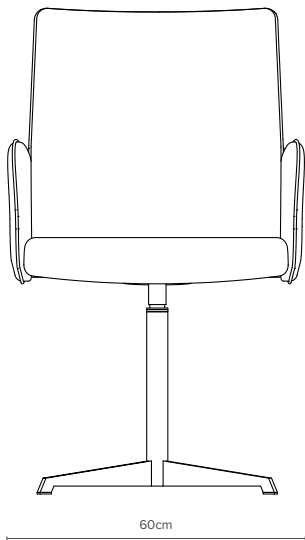

## Authenticity and versatility invite themselves to the bedroom

Designed by Peter Roth, CasuElle is a bedroom chair by Burgess Furniture which will be perfect behind a desk or as a feature bedroom chair depending on which base you choose for it. It is a simple, elegant and versatile chair which will offer our end users a choice of 6 different bases for different effects. The chair is affordable and robust and with the optional wooden base you will bring a domestic feel to any bedroom in an instant.

— 19-1A  
 (4-Star Chrome Base)  
 Depth 61.5cm  
 Weight 11.4kg  
 Available in  
 6 different  
 base options

— 6 different base options

4-Star Chrome Base  
19/1A

Low 4-Star Base  
19/2A

5-Star Height  
Adjustable on Castors  
19/3A

Raised 4-Star Base  
19/4A

4-Star Wooden Base  
19/5A

4-Star A-Cross Base  
19/6A

— Key Features

- ⚡ Multi-contoured fully upholstered shell
- ⚡ Piped upholstery
- ⚡ Swivel action

— Options

- ⚡ 6 different bases: 4 star chrome base, low 4 star base, 5 star height adjustable base with castors, raised 4 star base, 4 star wooden base and 4 star A-Cross base
- ⚡ Base dependent, finishes include: polished aluminium, chrome, black & white powder coat and natural, walnut stained or charcoal stained timber
- ⚡ Choice of contrasting upholstery combinations