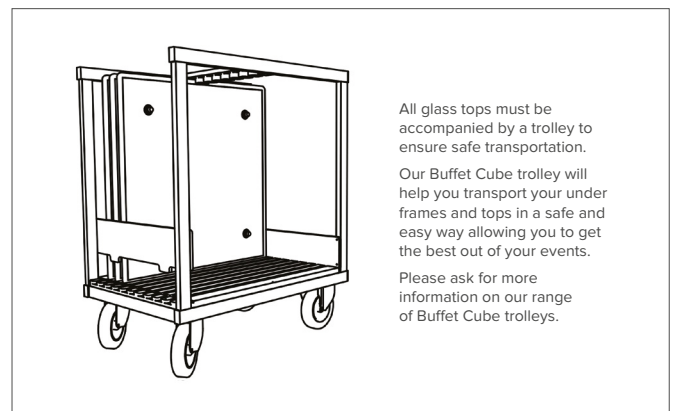

Buffet Cube

Serving up a flexible solution
that delivers every time

Buffet Cube is a highly flexible buffet display stand system, comprising folding under frames and detachable tops in either high pressure laminate or toughened glass.

The variety of different frame heights will allow you to create an interesting buffet landscape for your space.

— SQUARE

- BCTH10**
75cm (L) x 75cm (W)
- BCTH11**
90cm (L) x 90cm (W)
- Glass Tops**
- BCTG10**
75cm (L) x 75cm (W)
- BCTG11**
90cm (L) x 90cm (W)

— RECTANGLE

- BCTH20**
90cm (L) x 65cm (W)
- BCTH21**
90cm (L) x 75cm (W)
- BCTH22***
120cm (L) x 90cm (W)
- BCTH23***
180cm (L) x 90cm (W)

— ROUND

- BCTH30**
95cm (Dia)
- BCTH31**
120cm (Dia)

— OVAL

- BCTH40***
180cm (L) x 90cm (W)
- BCTH41***
200cm (L) x 100cm (W)

*Buffet Cubes that require two under frames.

60-120cm

— UNDER FRAMES

- BCU600**
60cm (L) x 60cm (W) x 60cm (H)
- BCU600**
60cm (L) x 60cm (W) x 75cm (H)
- BCU600**
60cm (L) x 60cm (W) x 90cm (H)
- BCU600**
60cm (L) x 60cm (W) x 105cm (H)
- BCU600**
60cm (L) x 60cm (W) x 120cm (H)