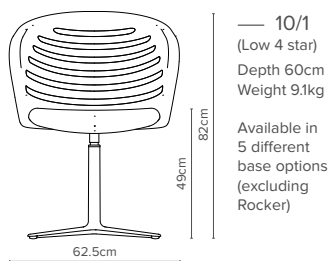

— 10/1  
(Low 4 star)  
Depth 60cm  
Weight 9.1kg

Available in  
5 different  
base options  
(excluding  
Rocker)

— 10/3  
(Low 4 star)  
Depth 60cm  
Weight 9.1kg

Available in  
5 different  
base options  
(excluding  
Rocker)

— 10/11  
(Wooden base)  
Depth 68cm  
Weight 10.4kg

Available in  
any of the  
6 different  
base options

— 10/13  
(Rocker)  
Depth 91cm  
Weight 11.5kg

Available in  
any of the  
6 different  
base options