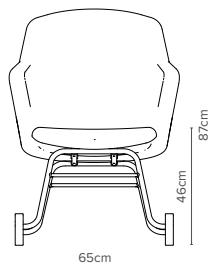

— 10/1  
(Low 4 star)  
Depth 60cm  
Weight 9.1kg

Available in  
5 different  
base options  
(excluding  
Rocker)

— 10/3  
(Low 4 star)  
Depth 60cm  
Weight 9.1kg

Available in  
5 different  
base options  
(excluding  
Rocker)

— 10/11  
(Wooden base)  
Depth 68cm  
Weight 10.4kg

Available in  
any of the  
6 different  
base options

— 10/13  
(Rocker)  
Depth 91cm  
Weight 11.5kg

Available in  
any of the  
6 different  
base options