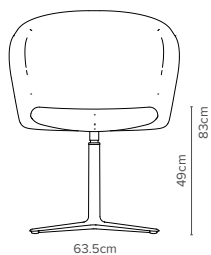

— 10/1  
(Low 4 star)  
Depth 60cm  
Weight 9.1kg

Available in  
5 different  
base options  
(excluding  
Rocker)

— 10/3  
(Low 4 star)  
Depth 60cm  
Weight 9.1kg

Available in  
5 different  
base options  
(excluding  
Rocker)

— 10/11  
(Wooden base)  
Depth 68cm  
Weight 10.4kg

Available in  
any of the  
6 different  
base options

— 10/13  
(Rocker)  
Depth 91cm  
Weight 11.5kg

Available in  
any of the  
6 different  
base options