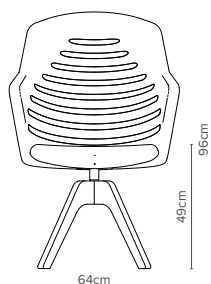

— 10/1  
(Low 4 star)  
Depth 60cm  
Weight 9.1kg

Available in  
5 different  
base options  
(excluding  
Rocker)

— 10/3  
(Low 4 star)  
Depth 60cm  
Weight 9.1kg

Available in  
5 different  
base options  
(excluding  
Rocker)

— 10/11  
(Wooden base)  
Depth 68cm  
Weight 10.4kg

Available in  
any of the  
6 different  
base options

— 10/13  
(Rocker)  
Depth 91cm  
Weight 11.5kg

Available in  
any of the  
6 different  
base options