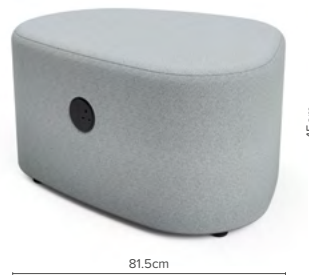

SmartRocks®

“Play. Sit. Recharge. You are in control.”

Like pebbles on the beach, SmartRocks® is a trendy modular combination of low stools and benches. With a choice of a power tower and low stools in different shapes and sizes this new range by Burgess will complement any casual and co-working environments and bring a touch of fun into your interiors.

Designed by David Hill, these clever rocks will allow your guests to power up any device in no time whilst drifting away sitting comfortably.

— 16/1 Triangle Stool
 Depth 48cm
 Weight 6.9 kg
 Power module: 0

— 16/4 Bench Seat
 Depth 61.5cm
 Weight 14.2 kg
 Seats 1 to 2 people
 Power module: 0
 Power module: 1

— 16/2 Round Stool
 Depth 50cm
 Weight 7 kg
 Power module: 0

— 16/5 Bench Seat
 Depth 64cm
 Weight 21.2 kg
 Seats 2 to 3 people
 Power module: 0
 Power module: 2

— 16/6W Power Tower with Wireless Charger
 Depth 47cm
 Weight 10.4 kg (HPL)
 Power module: 0
 Power module: 2
 Power module: 4
 Wireless charger only available with high-pressure laminate top

— Key Features