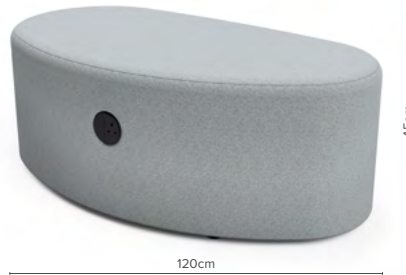

SmartRocks®

“Play. Sit. Recharge. You are in control.”

Like pebbles on the beach, SmartRocks® is a trendy modular combination of low stools and benches. With a choice of a power tower and low stools in different shapes and sizes this new range by Burgess will complement any casual and co-working environments and bring a touch of fun into your interiors.

Designed by David Hill, these clever rocks will allow your guests to power up any device in no time whilst drifting away sitting comfortably.

— 16/1 Triangle Stool
 Depth 48cm
 Weight 6.9 kg
 Power module: 0

— 16/4 Bench Seat
 Depth 61.5cm
 Weight 14.2 kg
 Seats 1 to 2 people
 Power module: 0
 Power module: 1

— 16/2 Round Stool
 Depth 50cm
 Weight 7 kg
 Power module: 0

— 16/5 Bench Seat
 Depth 64cm
 Weight 21.2 kg
 Seats 2 to 3 people
 Power module: 0
 Power module: 2

— 16/6W Power Tower with Wireless Charger
 Depth 47cm
 Weight 10.4 kg (HPL)
 Power module: 0
 Power module: 2
 Power module: 4
 Wireless charger only available with high-pressure laminate top

— Key Features