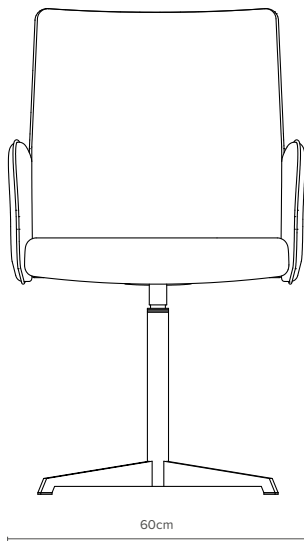

 burgess
furniture

CasuElle[®]

“Authenticity and versatility invite themselves to the bedroom”

Designed by Peter Roth, CasuElle is a bedroom chair by Burgess Furniture which will be perfect behind a desk or as a feature bedroom chair depending on which base you choose for it! It is a simple, elegant and versatile chair which will offer our end users a choice of 5 different bases for different effects. The chair is affordable and robust and with the optional wooden base you will bring a domestic feel to any bedroom in an instant.

— 19-1A
 (4 star chrome base)
 Depth 61.5cm
 Weight 11.4kg
 Available in
 5 different
 base options

— 5 different base options

Low 4 star base

5 star height adjustable with castors

Raised 4 star base

4 star wooden base

4 star chrome base

— Key Features

- ⚡ Multi-contoured fully upholstered shell
- ⚡ Piped upholstery
- ⚡ Swivel action

— Options

- ⚡ 5 different bases: Low 4 star base, 5 star height adjustable base with castors, raised 4 star base, 4 star wooden base, 4 star chrome base
- ⚡ Base finishes include: polished aluminium, chrome, black & white powder coat. Natural, wenge stained or grey stained timber
- ⚡ Choice of contrasting upholstery combinations